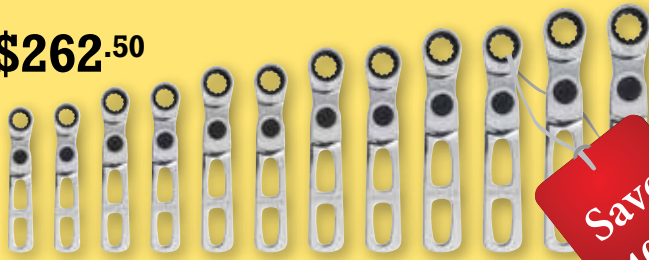

SALE SALE SALE

Save
25%

Infinium

\$212.50

MCL18PS

CORDLESS INFINIUM 18V POWER SHEAR

- Powerful 18V motor allows for cuts up to 1.6mm steel thickness.
 - Integrated LED cutting guide beam helps make straight cuts.
 - Superior maneuverability - able to cut smaller radius.
 - Clean cut and innovative head design with four rotating cutting edges.
- ** Battery and Charger not included

www.matcotools.com

\$262.50

Save 40%

THE HOTTEST SALE OF THE SEASON!

SRBISM122T

12 PIECE METRIC STUBBY INDEXING SIDEWINDER WRENCH SET

- Provides the ultimate in accessibility and versatility
- Combining a stubby wrench handle that ergonomically fits in the palm of your hand with an indexing head that locks into position
- Includes sizes: 8mm - 19mm

Save 10%

SAUPM66RB

1/4" DRIVE 6 PIECE METRIC 6 POINT UNIVERSAL IMPACT SOCKET SET

- Pinless design for longer socket life with less breakage
- 360° rotation gives easier access from any angle
- High-visibility markings are laser etched
- EZ-On and EZ-Off provides the right fit on the gun every time
- Sizes: 5.5, 7, 8, 10, 13, & 15mm

\$218.50

M 6 POINT METRIC

Save 15%

\$162.95

M 6 POINT METRIC

SBM146TA

3/8" DRIVE 14 PIECE METRIC 6 POINT CHROME SOCKET SET

- Opti-Torque applies torque to fastener sides, not corners which allows more torque to fastener and longer life
- Counter-Torque distributes the torquing stress uniformly throughout the socket extending socket life
- Hi-Visibility to identify socket sizes at a glance with oversized laser markings
- Includes sizes: 6mm - 19mm