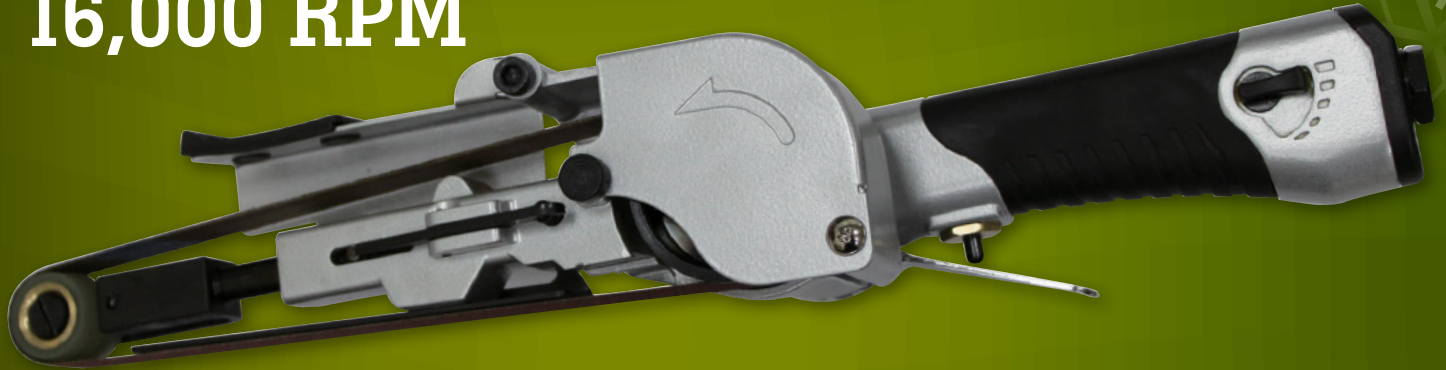

The sale of certain knives is illegal in some states and it is ultimately the responsibility of the distributor to know and obey the laws of the state and localities where he/she resides and sells tools. Matco does not defend or pay court costs associated with distributors breaking their state and local laws and the fees they incur in the defense of their actions.

SE135

SILVER EAGLE AIR BELT SANDER

$195.⁵⁰

Save nearly $35

- Simple belt tension lever
- Belt protection guard
- Non-slip handle grip
- Variable speed control
- Increased pulley space for new, thicker belts
- Overall length: 16.9" (430mm)
- 3/4" X 20.5"

FREE SPEED: 16,000 RPM

A must for no spill engine oil fill

Save 15%

$30.⁵⁰

OFHD419

HARLEY-DAVIDSON® OIL FUNNEL

· Oil Funnel for the "Push-in Style" oil fill caps for Harley Davidson touring models from 1999-2006