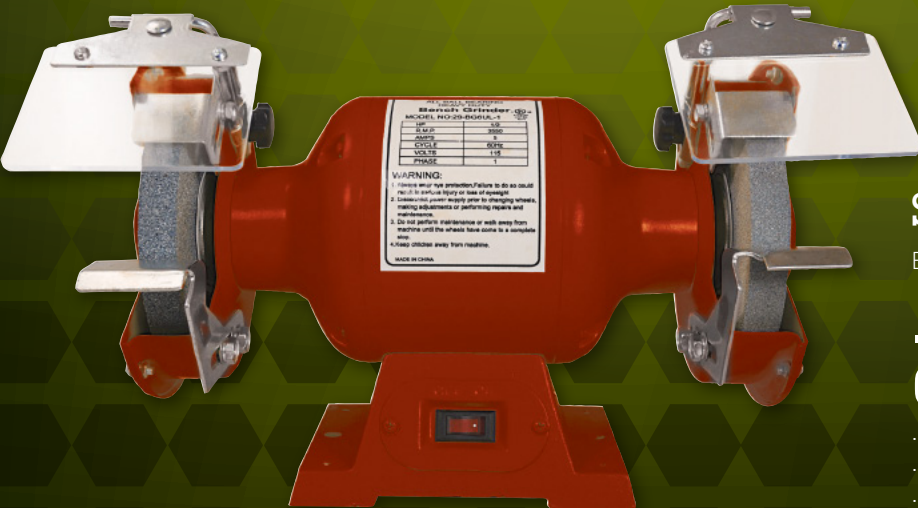

7 SPADE TOWING MAINTENANCE KIT

- Quickly test, clean and repair truck & trailer connectors
- Extends life of harnesses
- Kit includes: 7-way spade pin trailer tester, connector cleaners, and a 2mL tube of DeoxIT electronic contact cleaner