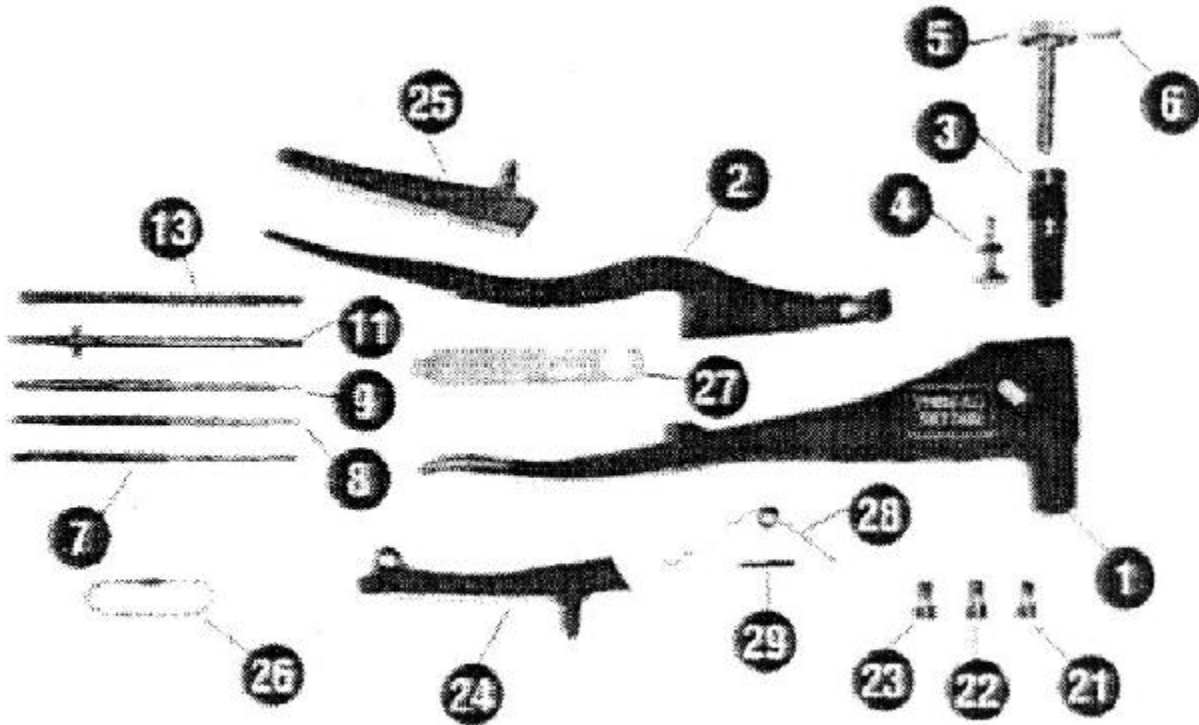

202F - THREAD SETTER KIT

Item: 202F

Description: THREAD SETTER KIT

Notes: KIT CONTAINS SIZES 8-32, 10-24, 10-32 & 1/4-20. All other sizes are optional and must be ordered separately. Size 1/4-20 & above requires no nosepeice

Figure No	Part Number	Description	No. Reqd	Warranty Code
0	JH47120	KLIK STEEL RIVET-NUT 8-32(50P	1	X
0	JH47415	POLY NUT 6-32/PK OF 50	1	X
0	JH47210	6-32 ALUMINUM RIVET NUTS	1	X
0	JH47110	6-32 RIVET NUTS BX/50	1	X
0	JH39277	METRIC CONVERSION KIT	1	X
0	JH47485	3/8-16 KLIK POLY-NUT	1	X
0	JH47281	BOX OF 25 3/8-16 RIV-NUTS	1	X
0	JH47181	3/8-16.030-.125 RVNT BOX20	1	X
0	JH47475	5/16-18 POLY NUTS 25	1	X
0	JH47271	5/16-18 RIVNUTS BX/25	1	X
0	JH47171	RIVET 5/16-18 KLIK NUT 25PER	1	X
0	JH47455	1/4-20 KLIK POLY-NUTS BOX OF	1	X
0	JH47250	1/4-20 RIV-NUTS BX/40	1	X
0	JH47150	1/4-20 RIVET NUTS 40/BX	1	X
0	JH47445	10-32 KLIK POLY-NUTS(50)	1	X
0	JH47240	ALUMINUM RIVETS 10-32 50PK	1	X
0	JH47140	10-32 STEEL RIVET NUTS/50BX	1	X
0	JH47435	10-24 KLIK POLY-NUTS BOX OF	1	X
0	JH47230	KLIK ALUMINUM RIVET NUTS	1	X
0	JH47130	10-24 STEEL RIVET NUTS/50BX	1	X
0	JH47425	20 PACK 8-32 KLIK POLY-NUTS	1	X
0	JH39200	THREAD SETTER	1	B
0	JH47220	8-32 ALUM.RIVNUTS 50/BOX	1	X
1	JH39250	SETTER BODY	1	X
2	200F-HP21A	HANDLE	1	T
3	JH39264	COLLET CASE RH	1	X
4	200F-FP1	FULCRUM PIN ASSEMBLY	1	T
5	JH39265	ADJ.KNOB W/SCREW	1	X
6	JH39353	LOCK SCREW	1	X
7	JH39254	MANDREL 6-32	1	X
8	JH39255	MANDREL 8-32	1	X
9	JH39256	MANDREL 10-24	1	X

9	JH39257	MANDREL 10-32	1	X
11	JH39271	ASSY. 1/4-28	1	X
11	JH39258	MANDREL 1/4-20	1	X
13	JH39260	MANDREL 3/8-16	1	X
13	JH39259	MANDREL 5/16-18	1	X
13	JH39272	5/16-24 MANDREL	1	X
13	JH39260	MANDREL 3/8-16	1	X
21	JH39261	NOSE PIECE 6-32	1	X
22	JH39262	NOSE PIECE 8-32	1	X
23	JH39263	NOSE PIECE 10-24/32	1	X
24	200F-HP45	BODY GRIP	1	T
25	200F-HP46	HANDLE GRIP	1	T
26	200F-HP47	LOCKING CHAIN	1	T
27	200F-HP48	NOSEPIECE WRENCH	1	T
28	200F-HP31A	TORSION SPRING	1	T
29	200F-HP32	TORSION SPR RETAIN PIN	1	T
100	JH39300	NUT SETTER TOOL F/ 203F & 202F	1	B