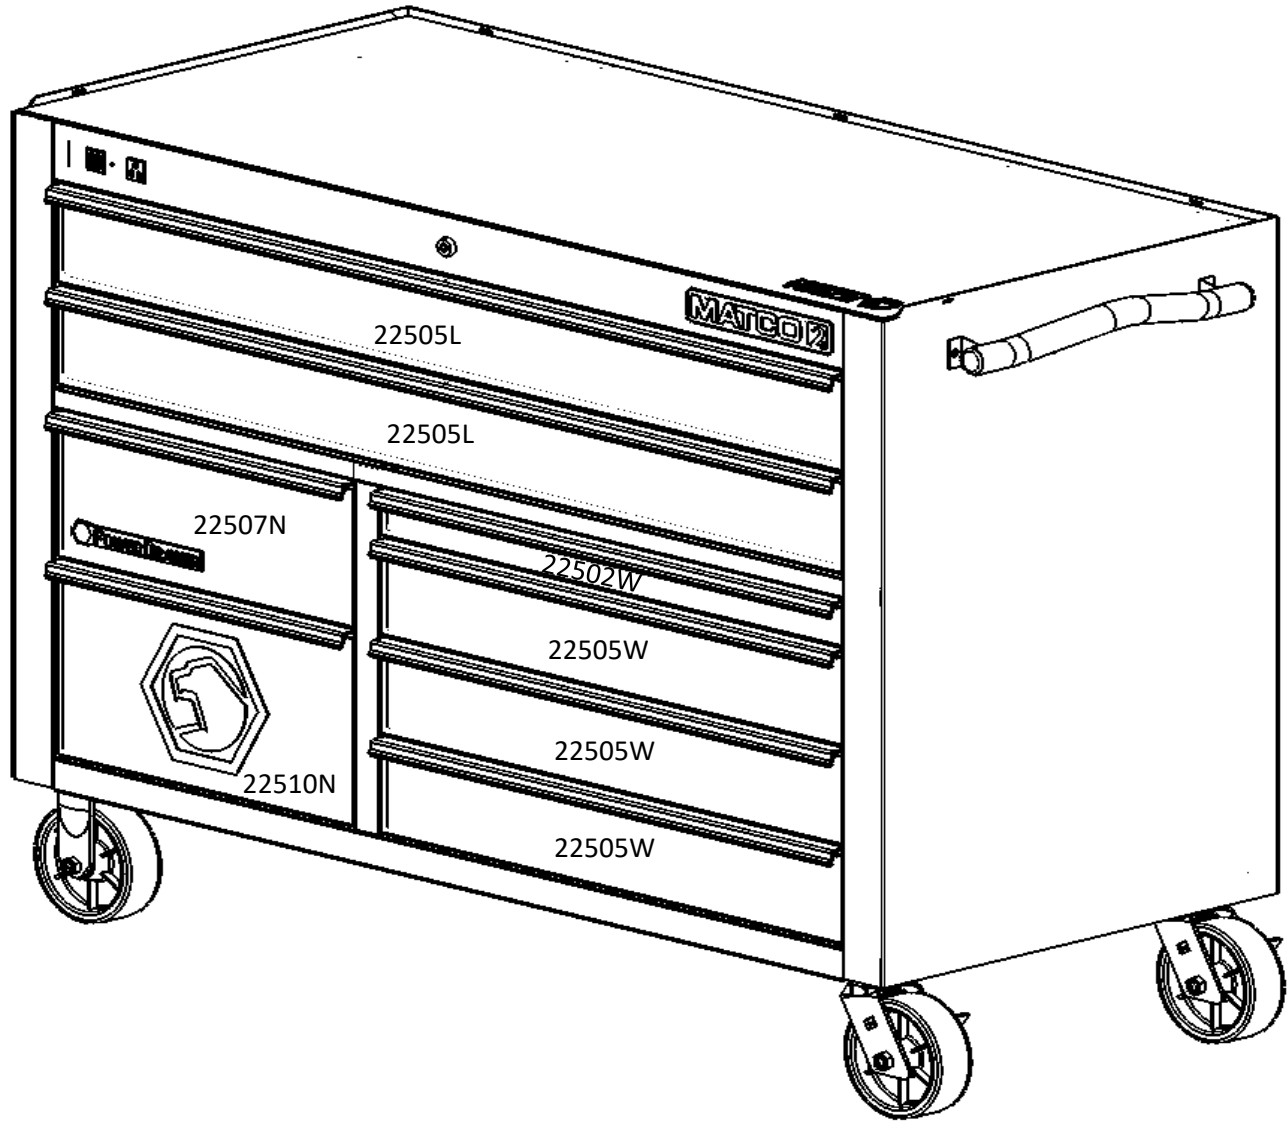

2225TB

2S 2BAY 25" DRAWER TOOLBOX

| SPECIFICATIONS | | | | | | | |
|------------------------|--------------------|----------|---------------|---------------|---------------|--------------|---------------|
| PART NUMBER | DESCRIPTION | QTY | HEIGHT | WIDTH | DEPTH | SQ IN | CU IN |
| 22510N | 10" DEEP NARROW | 1 | 4.207 | 17.849 | 23.648 | 422 | 1,776 |
| 22507N | 7" DEEP NARROW PWR | 1 | 5.763 | 17.849 | 23.648 | 422 | 2,433 |
| 22505W | 5" DEEP WIDE | 3 | 9.316 | 28.310 | 23.648 | 2,008 | 18,710 |
| 22505L | 5" DEEP LONG | 2 | 4.180 | 48.782 | 23.648 | 2,307 | 9,644 |
| 22502W | 2" DEEP WIDE | 1 | 1.654 | 28.310 | 23.648 | 669 | 1,107 |
| TOTAL / OVERALL | | 8 | 42.000 | 55.000 | 25.000 | 5,829 | 33,670 |