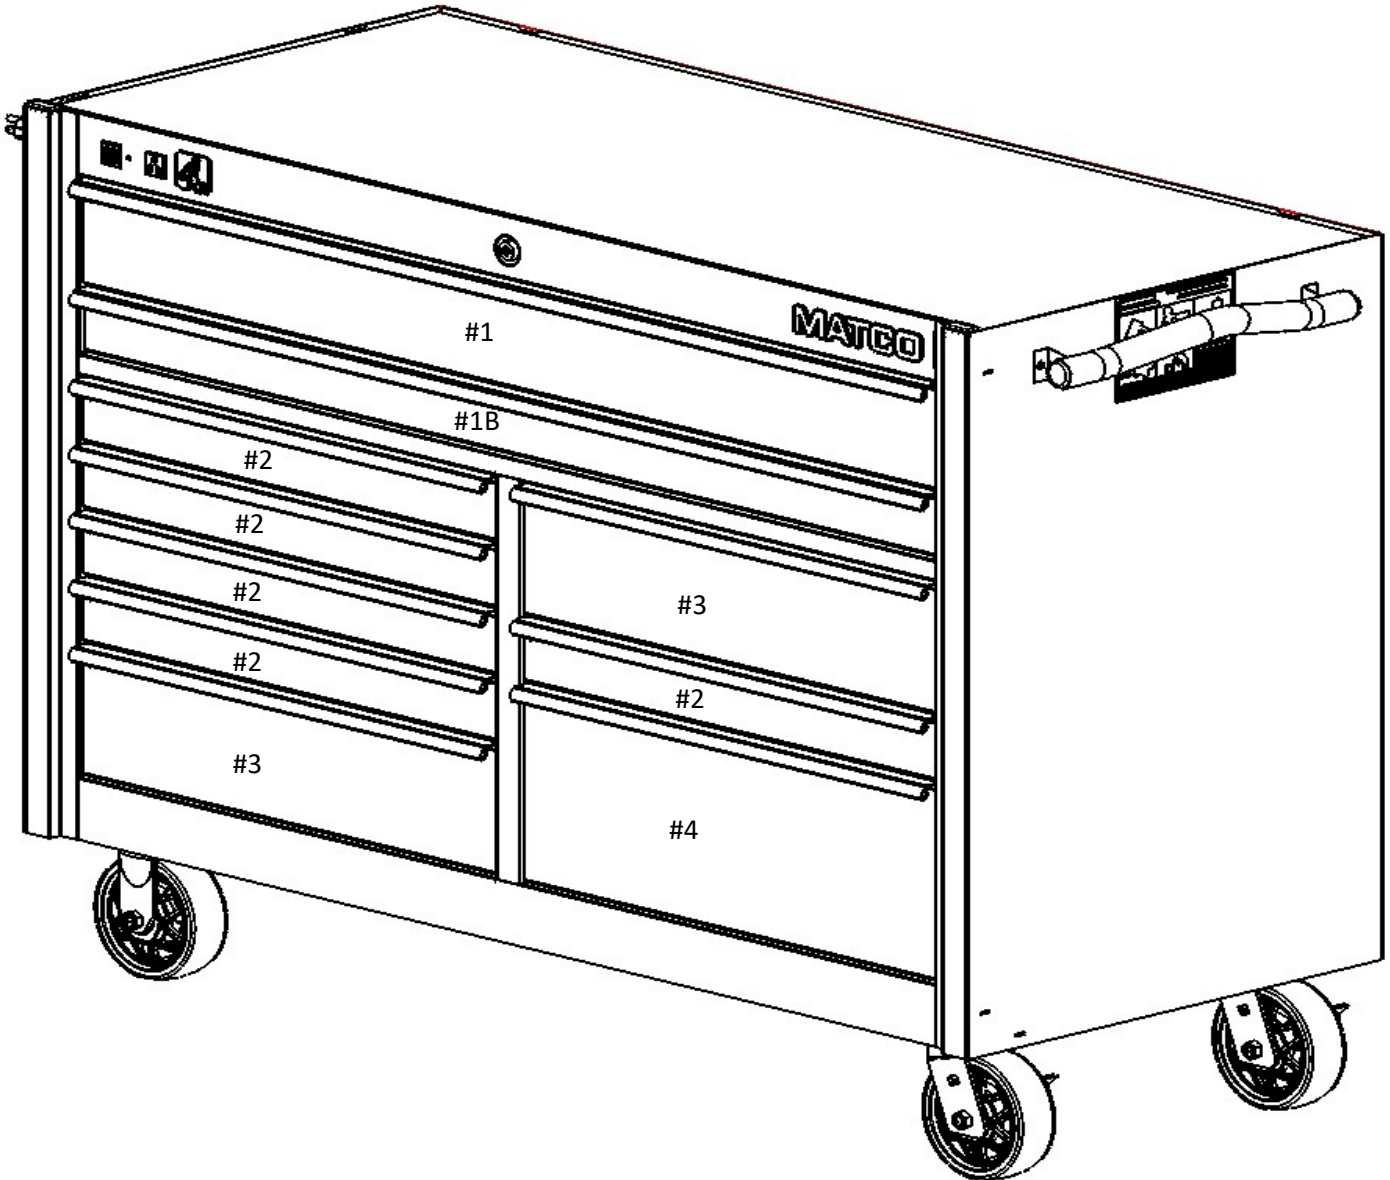

4228RP

4S 2BAY 28" TOOLBOX W/POWER

SPECIFICATIONS

PART NUMBER	DESCRIPTION	QTY	HEIGHT	WIDTH	DEPTH	SQ IN	CU IN
4228RP-053	#1 DRAWER	1	4.375	49.625	25.594	1,270	5,557
4228RP-053B	#1B DRAWER	1	2.625	49.625	25.594	1,270	3,334
4228RP-055	#2 DRAWER	5	2.625	23.500	25.594	3,007	7,894
4228RP-056	#3 DRAWER	2	5.594	23.500	25.594	1,203	6,729
4228RP-056P	#3 POWER DRAWER	2	5.594	23.500	25.594	1,203	6,729
4228RP-057	#4 DRAWER	1	9.063	23.500	25.594	601	5,451
TOTAL / OVERALL		12	42.094	55.813	27.594	8,555	35,694

*ALL DIMENSIONS IN INCHES

4228RP

4S 2BAY 28" TOOLBOX W/POWER

REPLACEMENT PARTS			
ITEM	PART #	DESCRIPTION	QTY/BOX
1	CSTR-026CS	6 X 2 BLACK SWIVEL POLY WHEEL	2
2	CSTR-046CS	6 X 2 BLACK RIGID POLY WHEEL	2
3	BOLT-012	5/16-18 x 5/8" HWH CASTER BOLT	16
4	4225RP044	LOCKBAR	2
5	SPRG-013	LOCK BAR SPRING	2
6	RODS-025	LOCK ROD	1
7	6228R001	LOCKAR ACTUATOR	1
8	MLRA-007	LOCK CAM	1
9	LOCK-017C	LOCK W/ 2 KEYS	1
	LOCK-017B	BLACK LOCK W/ 2 KEYS	
10	CAPS-020	LOCK ROD CAP	1
11	RPT-4228RP	RIGID POLY TOP BOARD	1
	SST-4228R	STAINLESS STEEL TOP	
12	CHIP-XXX	LOCK BAR ACCESS PLATE	2
13	SHNDL-400	TOOLBOX SIDE HANDLE	1
14	HDWE-CORESH	SIDE HANDLE HDWE KIT	1
15	CAPS-011	END CAPS	2
16	NMPL-MATCOC	LARGE MATCO NAMEPLATE - CHROME	1
	NMPL-MATCOB	LARGE MATCO NAMEPLATE - BLACK	
17	NMPL-4S	4S NAMEPLATE - CHROME	1
	NMPL-4SB	4S NAMEPLATE - BLACK	
18	NMPL-USA	USA NAMEPLATE	1
19	PS6U4A120	6" POWER STRIP	1
20	OMNL12	OWNERS MANUAL	1
21	CHRN-625D	DRAWER SLIDES	24
22	SCRW-027	8-32X1/4"PPH SCREW (DWR TO SLIDE, 2/DWR)	24
23	SCRW-047	#8 X 1/4" TORX PH SCREW (CASE TO SLIDE, 2/DWR)	24
24	L43	LONG DRAWER LINER	2
25	L41	WIDE DRAWER LINER	8
26	STRP-C50531	LONG DRAWER HANDLES - CHROME	2
	STRP-BB5031	LONG DRAWER HANDLES - BLACK	
27	STRP-C24406	WIDE DRAWER HANDLES - CHROME	8
	STRP-BB24406	WIDE DRAWER HANDLES - BLACK	
28	628PWDRWASSY	POWER STRIP ASSY FOR DRAWER	1
29	4225R053	#1 DRAWER	1