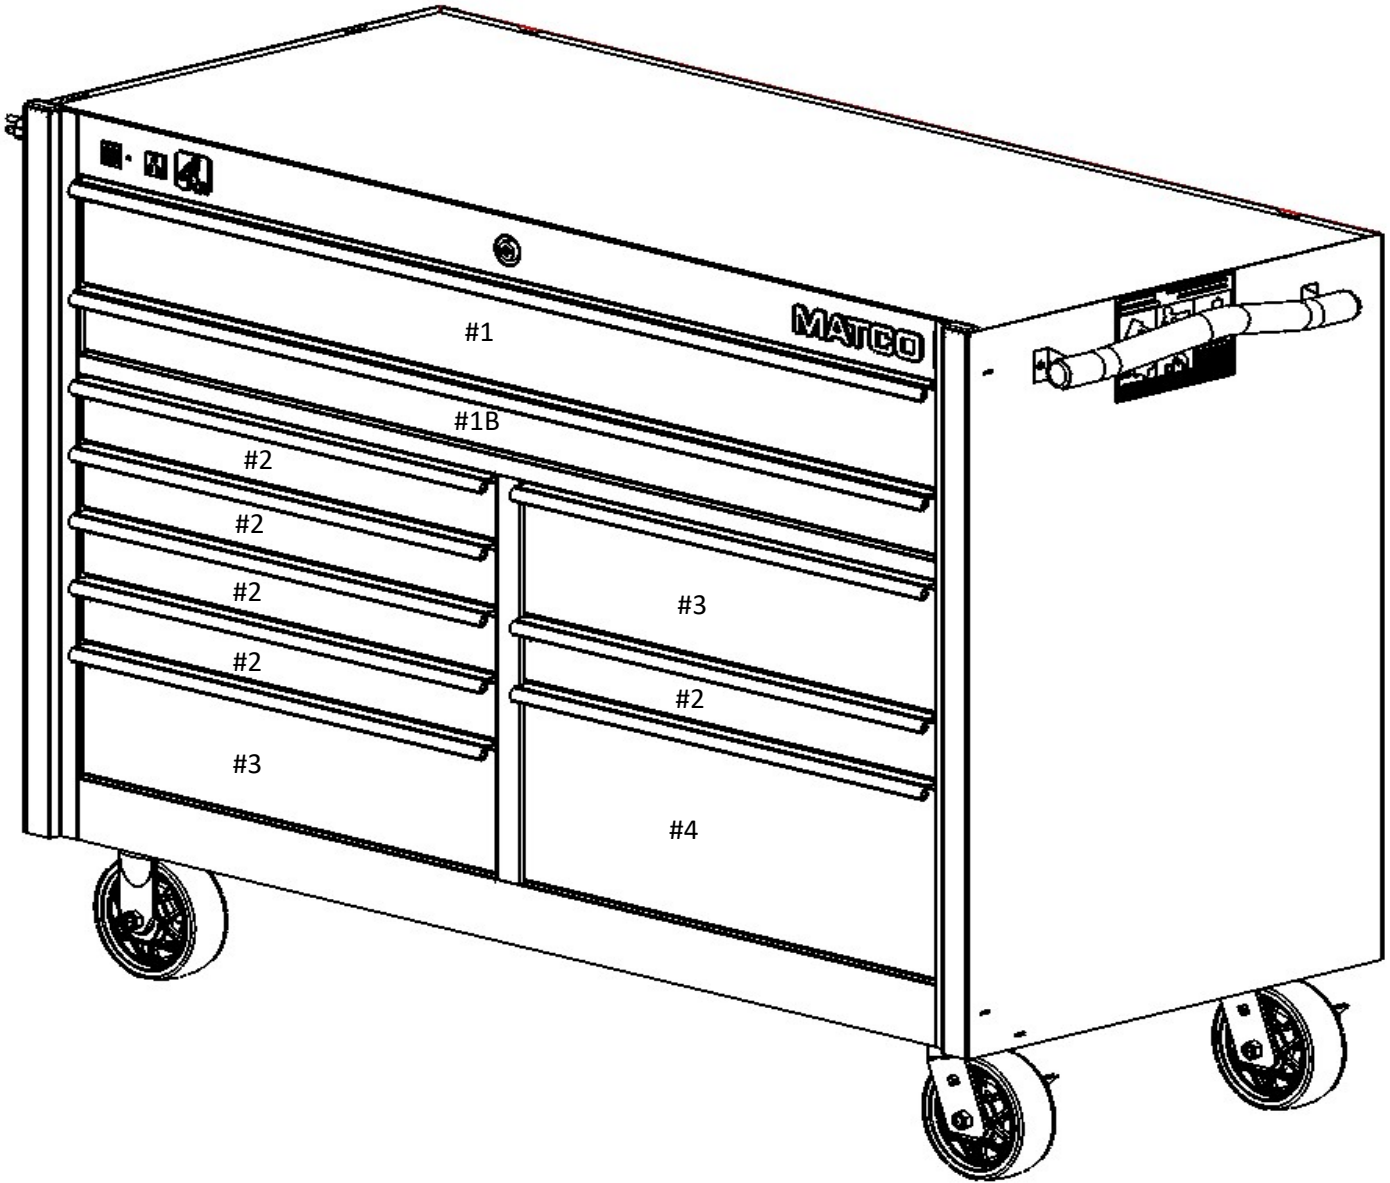

4228RP

4S 2BAY 28" TOOLBOX W/POWER

SPECIFICATIONS

PART NUMBER	DESCRIPTION	QTY	HEIGHT	WIDTH	DEPTH	SQ IN	CU IN
4228RP-053	#1 DRAWER	1	4.375	49.625	25.594	1,270	5,557
4228RP-053B	#1B DRAWER	1	2.625	49.625	25.594	1,270	3,334
4228RP-055	#2 DRAWER	5	2.625	23.500	25.594	3,007	7,894
4228RP-056	#3 DRAWER	2	5.594	23.500	25.594	1,203	6,729
4228RP-057	#4 DRAWER	1	9.063	23.500	25.594	601	5,451
TOTAL / OVERALL		10	42.094	55.813	27.594	7,352	28,965

*ALL DIMENSIONS IN INCHES

4228RP

4S 2BAY 28" TOOLBOX W/POWER

REPLACEMENT PARTS			
ITEM	PART #	DESCRIPTION	QTY/BOX
1	CSTR-026CS	6 X 2 BLACK SWIVEL POLY WHEEL	2
2	CSTR-046CS	6 X 2 BLACK RIGID POLY WHEEL	2
3	BOLT-012	5/16-18 x 5/8" HWH CASTER BOLT	16
4	4225RP044	LOCKBAR	2
5	SPRG-013	LOCK BAR SPRING	2
6	RODS-025	LOCK ROD	1
7	6228R001	LOCKAR ACTUATOR	1
8	MLRA-007	LOCK CAM	1
9	LOCK-017C	LOCK W/ 2 KEYS	1
	LOCK-017B	BLACK LOCK W/ 2 KEYS	
10	CAPS-020	LOCK ROD CAP	1
11	RPT-4228RP	RIGID POLY TOP BOARD	1
	SST-4228R	STAINLESS STEEL TOP	
12	CHIP-XXX	LOCK BAR ACCESS PLATE	2
13	SHNDL-400	TOOLBOX SIDE HANDLE	1
14	HDWE-CORESH	SIDE HANDLE HDWE KIT	1
15	CAPS-011	END CAPS	2
16	NMPL-MATCOC	LARGE MATCO NAMEPLATE - CHROME	1
	NMPL-MATCOB	LARGE MATCO NAMEPLATE - BLACK	
17	NMPL-4S	4S NAMEPLATE - CHROME	1
	NMPL-4SB	4S NAMEPLATE - BLACK	
18	NMPL-USA	USA NAMEPLATE	1
19	PS6U4A120	6" POWER STRIP	1
20	OMNL12	OWNERS MANUAL	1
21	CHRN-625D	DRAWER SLIDES	24
22	SCRW-027	8-32X1/4"PPH SCREW (DWR TO SLIDE, 2/DWR)	24
23	SCRW-047	#8 X 1/4" TORX PH SCREW (CASE TO SLIDE, 2/DWR)	24
24	L43	LONG DRAWER LINER	2
25	L41	WIDE DRAWER LINER	8
26	STRP-C50531	LONG DRAWER HANDLES - CHROME	2
	STRP-BB5031	LONG DRAWER HANDLES - BLACK	
27	STRP-C24406	WIDE DRAWER HANDLES - CHROME	8
	STRP-BB24406	WIDE DRAWER HANDLES - BLACK	
28	4225R053	#1 DRAWER	1
29	4225RP053B	#1B DRAWER	1
30	4228RP055	#2 DRAWER	5