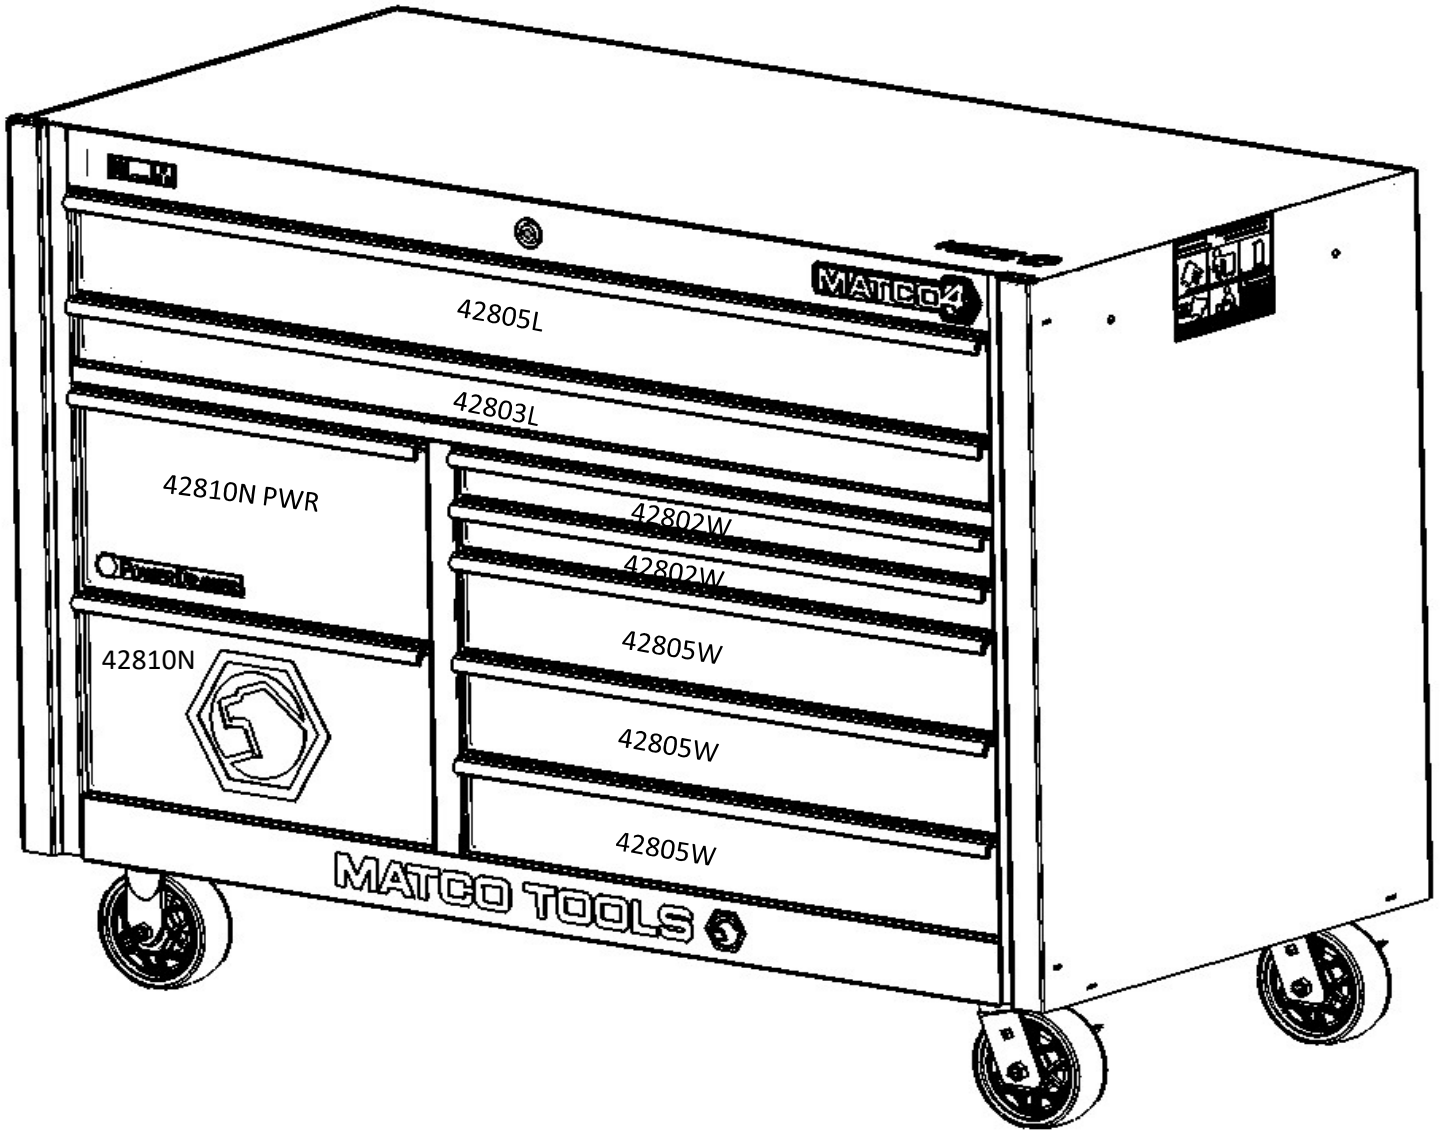

4228TB

4S 2BAY 28" TOOLBOX W/POWER

SPECIFICATIONS

PART NUMBER	DESCRIPTION	QTY	HEIGHT	WIDTH	DEPTH	SQ IN	CU IN
42805L	5" DEEP LONG DRW	1	4.240	50.611	25.593	1,295	5,492
42803L	3" DEEP LONG DRW	1	2.434	50.611	25.593	1,295	3,153
42810N PWR	10" NARROW PWR DRW	1	8.091	18.774	25.593	480	3,888
42810N	10" DEEP NARROW DRW	1	9.376	18.774	25.593	480	4,505
42802W	2" DEEP WIDE DRW	2	1.714	29.226	25.593	1,496	2,564
42805W	5" DEEP WIDE DRW	3	4.267	29.226	25.593	2,244	9,575
TOTAL / OVERALL		9	43.673	57.343	27.603	7,291	29,177

*ALL DIMENSIONS IN INCHES

4228TB

4S 2BAY 28" TOOLBOX W/POWER

REPLACEMENT PARTS			
ITEM	PART #	DESCRIPTION	QTY/BOX
1	CSTR-026CS	6 X 2 BLACK SWIVEL POLY WHEEL	2
2	CSTR-046CS	6 X 2 BLACK RIGID POLY WHEEL	2
3	BOLT-012	5/16-18 x 5/8" HWH CASTER BOLT	16
4	4228TB044	LOCKBAR	2
5	SPRG-013	LOCK BAR SPRING	2
6	RODS-025	LOCK ROD	1
7	MLRA-007	LOCK CAM	1
8	LOCK-017C	CHROME LOCK W/ 2 KEYS	1
	LOCK-017BU	BLUE LOCK W/ 2 KEYS	
	LOCK-017R	RED LOCK W/ 2 KEYS	
	LOCK-017P	PURPLE LOCK W/ 2 KEYS	
	LOCK-017B	BLACK LOCK W/ 2 KEYS	
9	CAPS-020	LOCK ROD CAP	1
10	RPT-4228TB	RIGID POLY TOP BOARD	1
11	CHIP-XXX	LOCK BAR ACCESS PLATE	2
12	SHNDL-400	TOOLBOX SIDE HANDLE	1
13	HDWE-CORESH	SIDE HANDLE HDWE KIT	1
14	CAPS-025	END CAPS	2
15	NMPL-MATCO4SC	MATCO 4S NAMEPLATE - CHROME	1
	NMPL-MATCO4SBU	MATCO 4S NAMEPLATE - BLUE	
	NMPL-MATCO4SR	MATCO 4S NAMEPLATE - RED	
	NMPL-MATCO4SP	MATCO 4S NAMEPLATE - PURPLE	
	NMPL-MATCO4SBM	MATCO 4S NMPL -TACTICAL BLACK	
	NMPL-MATCO4SB	MATCO 4S NAMEPLATE - BLACK	
16	NMPL-POWER	POWER NAMEPLATE	1
17	NMPL-USA	USA NAMEPLATE	1
18	PWR-JBX	JUNCTION BOX	1
19	PWR-CRDSJTOW	JUNCTION BOX CORD	1
20	PS8U4A48	8" POWER STRIP	1
21	PS19U4AT96	19" POWER STRIP	1
22	OMNL12	OWNERS MANUAL	1
23	CHRN-625D	DRAWER SLIDES	22
24	SCRW-027	8-32X1/4"PPH SCREW (DWR TO SLIDE, 2/DWR)	22
25	SCRW-047	#8 X 1/4" TORX PH SCREW (CASE TO SLIDE, 2/DWR)	22