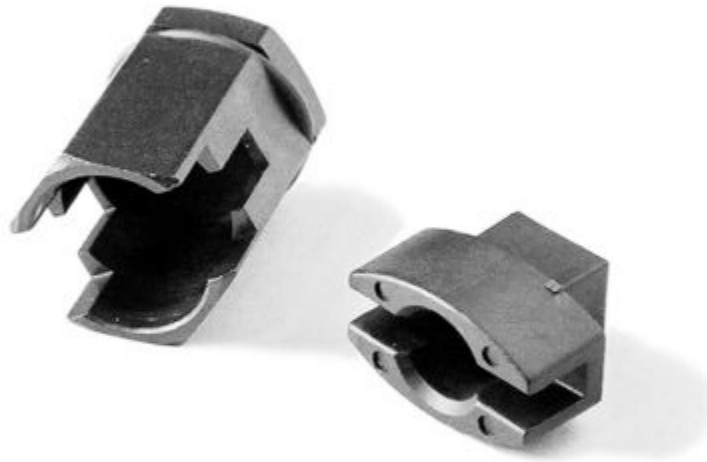

485 - PETCOCK SOCKET SET

Item: 485

Description: PETCOCK SOCKET SET

Notes: RADIATOR PETCOCK SOCKET KIT 1/4" drive set includes a steel universal socket to fit radiators, engine blocks, storage tanks, etc. with an O-ring to hold a 7/8" wrench in place. Set also has a molded plastic socket to fit narrow wing plastic drain fittings, both plug and flow-through types.

Figure No	Part Number	Description	No. Reqd	Warranty Code
1	423	UNIV RADIATOR PETCOCK SOCKET	1	D
2	TH473	RADIATOR PETCOCK SOCKET	1	X