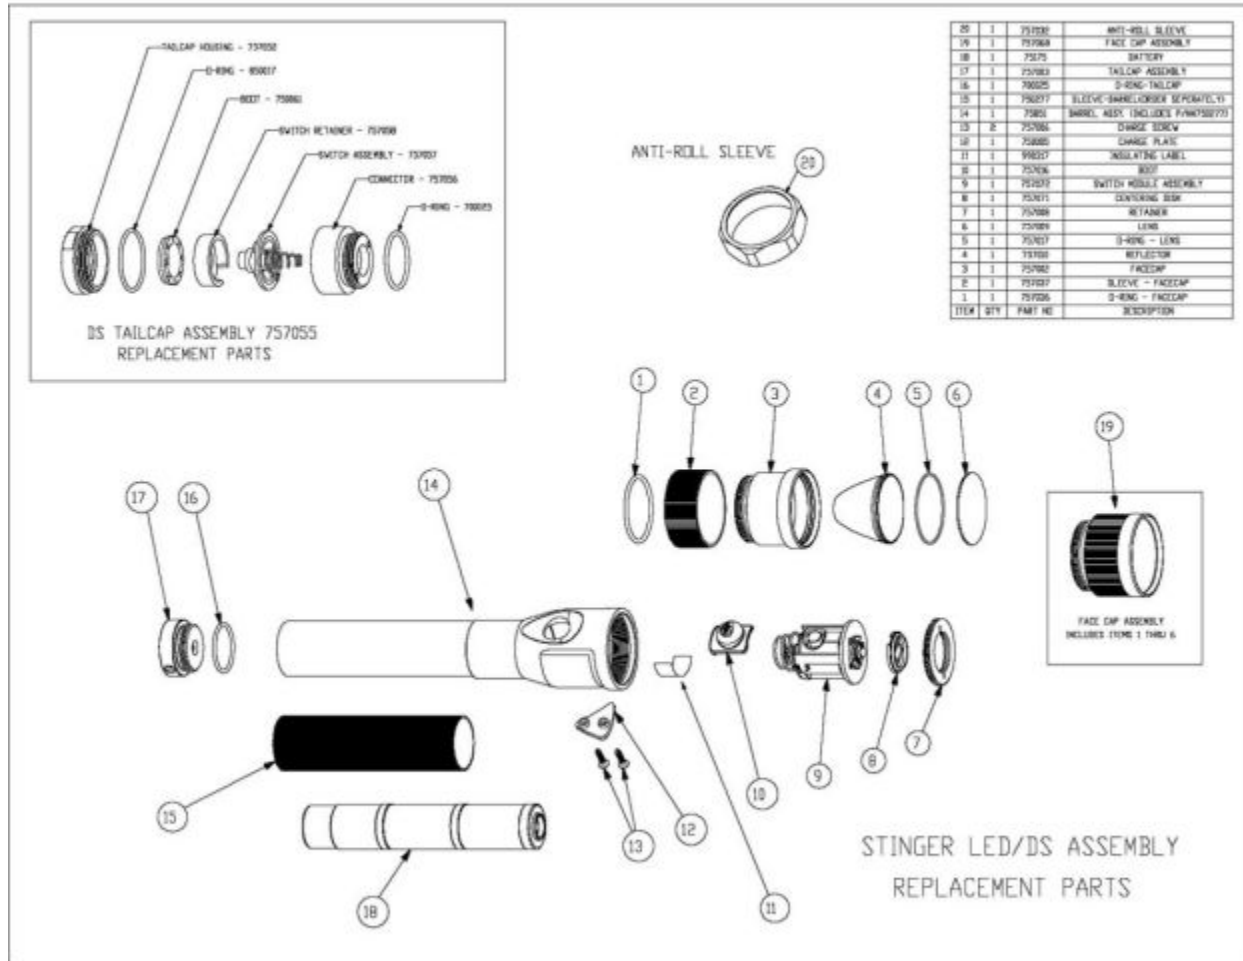

75751 - MATCO STINGER LED BLK AC/DC PB

Item: 75751

Description: MATCO STINGER LED BLK AC/DC PB

Notes: SO75710 STINGER LED LIGHT ONLY*** ***** Streamlight warrants our products to be free of defects, including LED, for a lifetime of use. We will repair, replace or refund the purchase price, at our option, any Streamlight product that does not work as a result of a manufacturing defect for as long as you own it. This limited lifetime warranty excludes abuse, non-rechargeable batteries, bulbs, chargers, switches, electronics and normal wear and tear. Rechargeable batteries, chargers, switches and electronics have a two (2) year warranty with proof of purchase. *****Send any repair/warranty work back to the factory at: Streamlight, Inc., 30 Eagleville Road, Ste 100, Eagleville, PA 19403 USA. Phone: 800-523-7488.
*****LED IS NOT FIELD REPLACEABLE***HEAD AND BARREL MUST BE SENT TO THE FACTORY FOR REPAIR/REPLACEMENT. NOTE: NOT ALL PARTS LISTED ARE AVAILABLE FOR PURCHASE

Figure No	Part Number	Description	No. Reqd	Warranty Code
0	SO75768	SWITCH KIT FOR SO75711	1	K
0	SO75710	STINGER LED BLACK LIGHT ONLY	1	K
0	SO22311	AC CORD F/STINGER LIGHT	1	E
1	SO757036	O-RING FACECAP F/M75713	1	X
2	SO757037	FACE CAP SLEEVE F/ 75751	1	X
3	*SO757002	FACECAP - NOT AVAILABLE FOR PURCHASE	1	
4	SO757010	REFLECTOR F/ LED STINGER	1	X
5	SO757017	LENS O RING F/ STINGER	1	X
6	SO757009	LENS F/ 75732	1	X
7	SO757008	RETAINER F/ STINGER LED	1	X
8	*SO757071	CENTERING DISK - NOT AVAILABLE FOR PURCHASE	1	
9	SO75768	SWITCH KIT FOR SO75711	1	K
10	SO757016	SWITCH COVER F/STINGER LED	1	X
11	*SO990317	INSULATING LABEL - NOT AVAILABLE FOR PURCHASE	1	
12	SO750005	CHARGE PLATE F/M75001	1	X
13	SO757006	CHARGE SCREW F/STINGER	2	X
14	SO75851	PUSH BUTTON TAILCAP F/M75713	1	K
15	SO750277	RUBBER SLEEVE F/STINGER XT	1	X
16	SO700025	TAIL CAP O RING F/M75001	1	X
17	SO757003	TAILCAP ASSEMBLY F/M75713	1	K
18	75175	STINGER REPLACEMENT BATTERY	1	E
19	SO757047	FACE CAP ASSEMBLY F/ M75713	1	K
20	SO75702	ANTI-ROLL RING F/STINGER	1	X