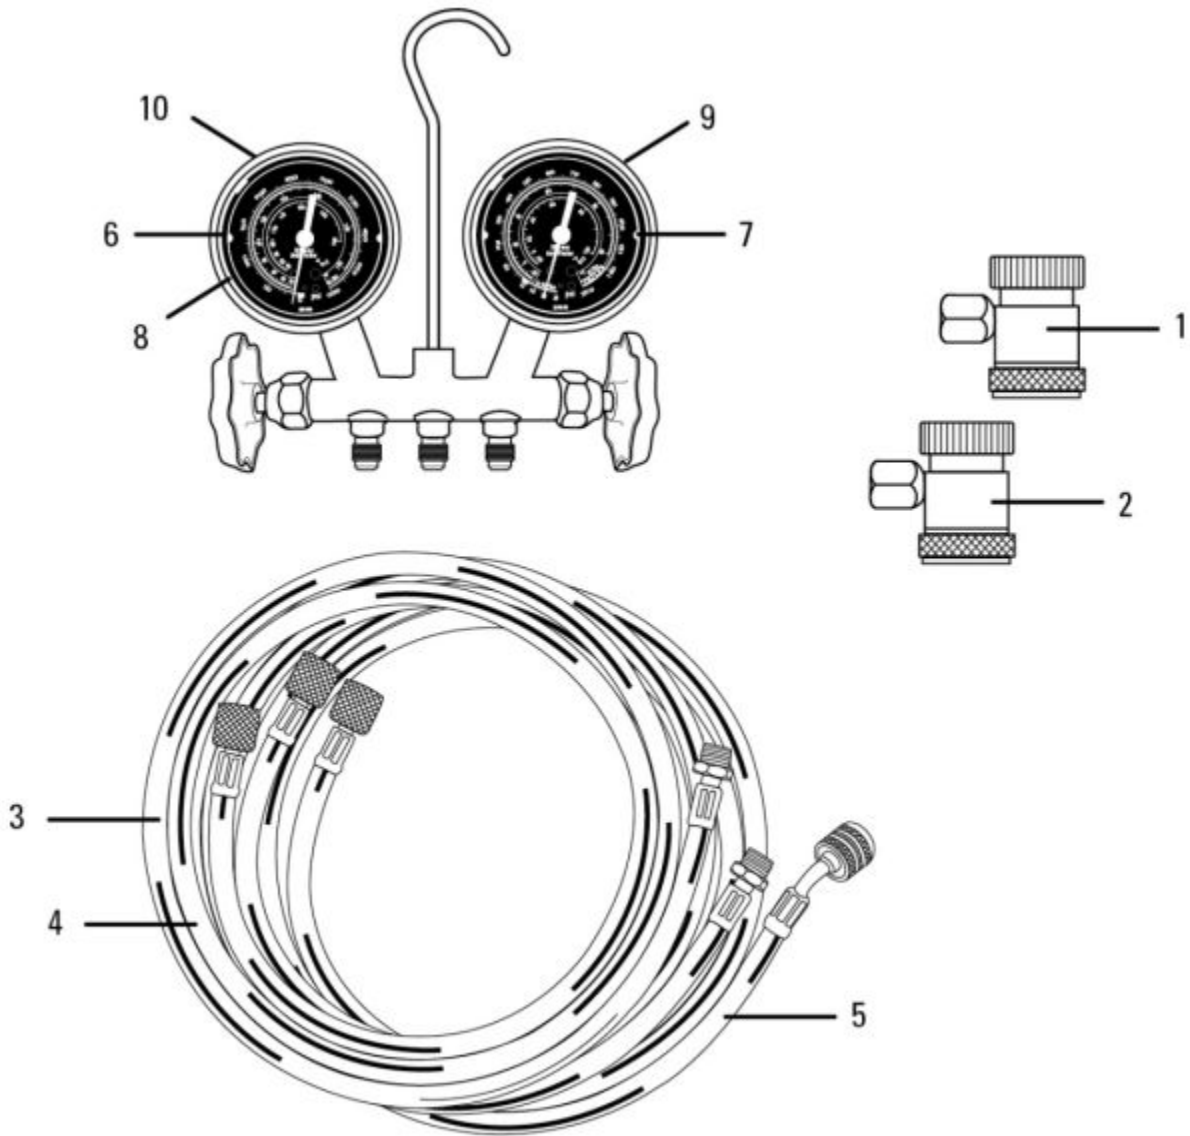

AC13460A - 134A BRASS GAUGE SET

Item: AC13460A

Description: 134A BRASS GAUGE SET

Notes: N/A

Figure No	Part Number	Description	No. Reqd	Warranty Code
1	NJAC282834	HI SIDE COUPLER F/ GAUGE SET	1	D
2	NJAC282934	LOW SIDE COUPLER F/ GAUGE SET	1	D
3	NJ84601	BLUE R134A HOSE F/ 89660	1	D
4	NJ84603	RED R134A HOSE F/AC13460A	1	D
5	NJ84602	60 R134A YELLOW CHARGING HOSE	1	D
6	NJAC285350	2 1/2 LW SIDE GAUGE F/AC98772A	1	D
7	NJAC285500	2 1/2 HI SIDE GAUGE F/AC98772A	1	D
8	NJAC285253-E	2 1/2 LENS F/AC98772A	1	D
9	NJ285500-E	HI SIDE RED GAUGE GUARD	1	X
10	NJ285350-E	GAUGE GUARD BLUE	1	T