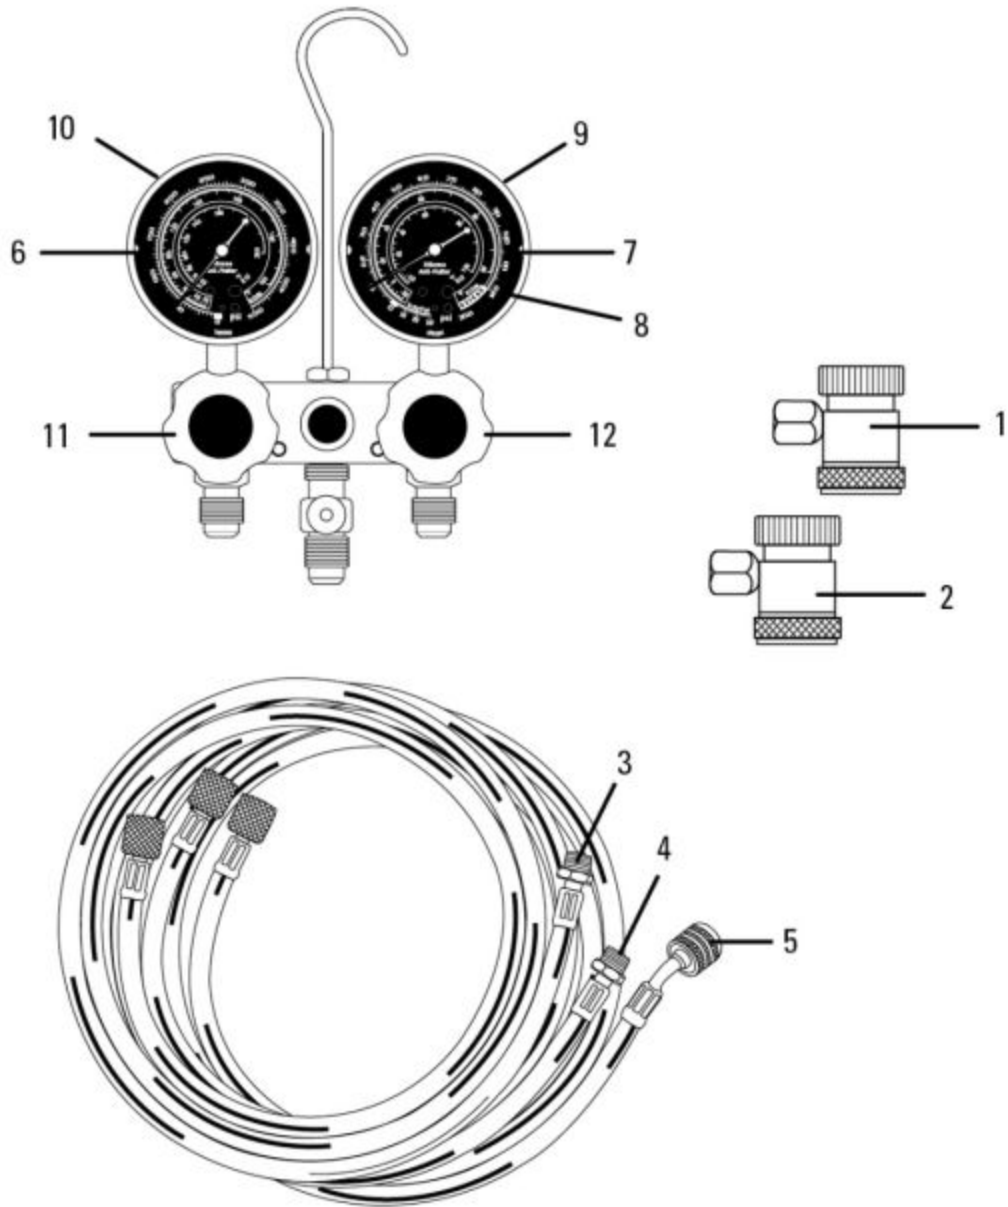

AC13472A - 134A ALUMINUM GAUGE SET

Item: AC13472A

Description: 134A ALUMINUM GAUGE SET

**Notes:** This Tool was given an M warranty to encourage replacing individual defective parts rather than sending the entire Gauge Set in for warranty. Obtain a description of the problem the tool is having, a picture of the issue and the Proof of Purchase. The DBR or Matco Customer Service can then contact the Supplier to request a the replacement parts or discuss replacing the entire tool. Contact the Supplier at: (973) 252-9119 NJ289772-PB PLASTIC CASE F/13472A in situations when yellow hose will not thread on tank (30 lb) Call mastercool and ask for adapter 82634-1/2 to remedy.

Figure No	Part Number	Description	No. Reqd	Warranty Code
1	NJAC282834	HI SIDE COUPLER F/ GAUGE SET	1	D
2	NJAC282934	LOW SIDE COUPLER F/ GAUGE SET	1	D
3	AC84721	72" R134A BLUE HOSE	1	D
4	AC84723	72 R134A BARRIER HOSE (RED)	1	D
5	AC84722	72" R134A YELLOW HOSE	1	D
6	NJAC285350	2 1/2 LW SIDE GAUGE F/AC98772A	1	D
7	NJAC285500	2 1/2 HI SIDE GAUGE F/AC98772A	1	D
8	NJAC285253-E	2 1/2 LENS F/AC98772A	1	D
9	NJ285500-E	HI SIDE RED GAUGE GUARD	1	X
10	NJ285350-E	GAUGE GUARD BLUE	1	T
11	NJ285211	BLUE/LOW SIDE KNOB F/AC13472A	1	T
12	NJ285212	RED KNOB F/AC13472A	1	T