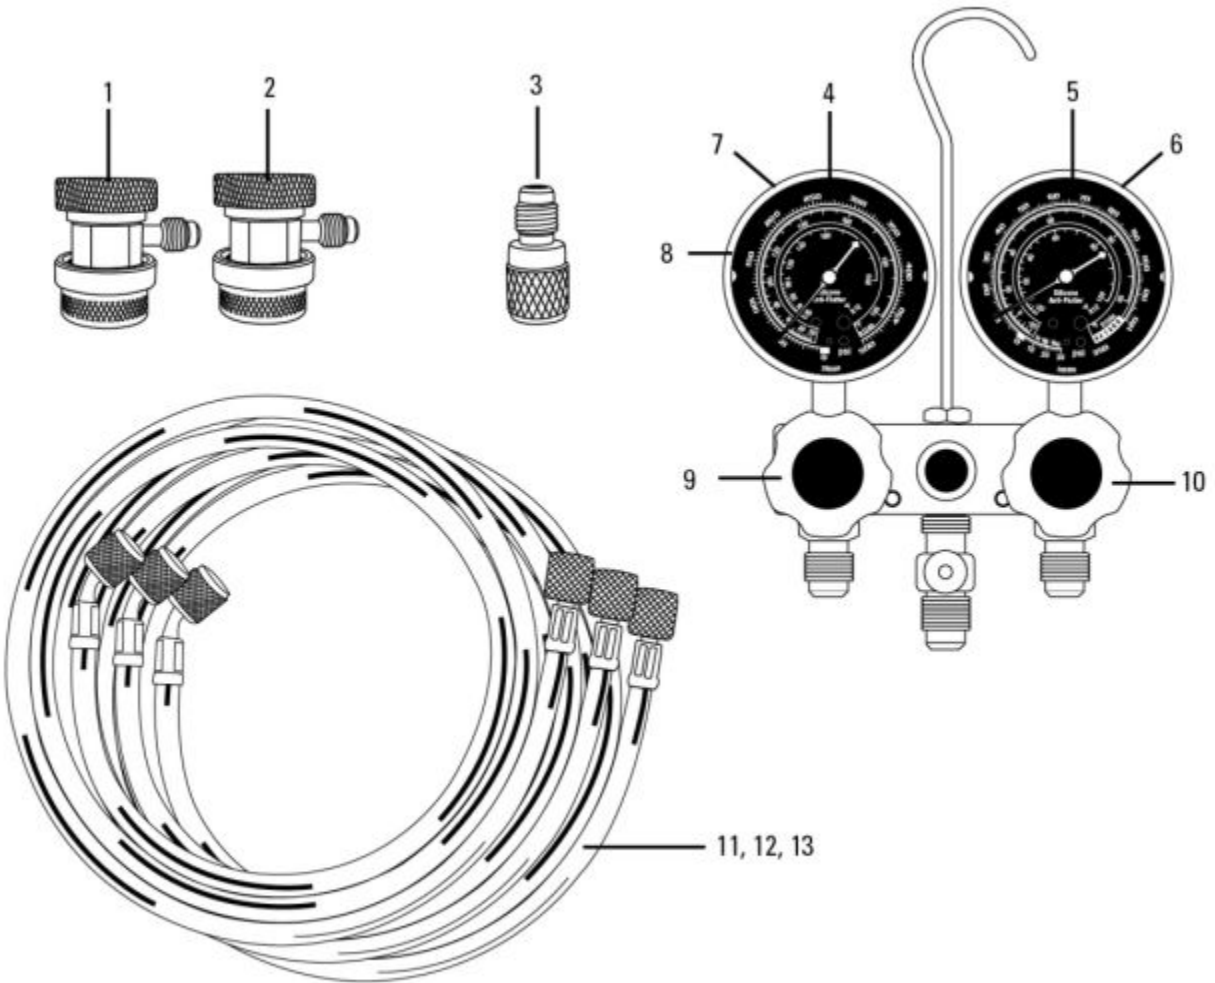

AC293996 - DUAL GAUGE SET WITH 96" HOSES

Item: AC293996

Description: DUAL GAUGE SET WITH 96" HOSES

Notes: knobs: NJ285212 (red knob) & NJ285211 (blue knob)

Figure No	Part Number	Description	No. Reqd	Warranty Code
1	NJ282834-E	HIGH SIDE COUPLER	1	D
2	NJ282934-E	LOW SIDE COUPLER F/293996	1	D
3	NJ82635-3	1/2 ACME FX1/4 FL ADAPTER 3PK	1	D
4	NJAC285350	2 1/2 LW SIDE GAUGE F/AC98772A	1	D
5	NJAC285500	2 1/2 HI SIDE GAUGE F/AC98772A	1	D
6	NJ285500-E	HI SIDE RED GAUGE GUARD	1	X
7	NJ285350-E	GAUGE GUARD BLUE	1	T
8	NJAC285253-E	2 1/2 LENS F/AC98772A	1	D
9	NJ285211	BLUE/LOW SIDE KNOB F/AC13472A	1	T
10	NJ285212	RED KNOB F/AC13472A	1	T
11	NJ41961	96 IN. BLUE HOSE W/STD FITTING	1	D
12	NJ41963	96 IN RED HOSE /STD FITTINGS	1	D
13	NJ41962	96 YELLOW HOSE W/ SHUT OFF	1	D