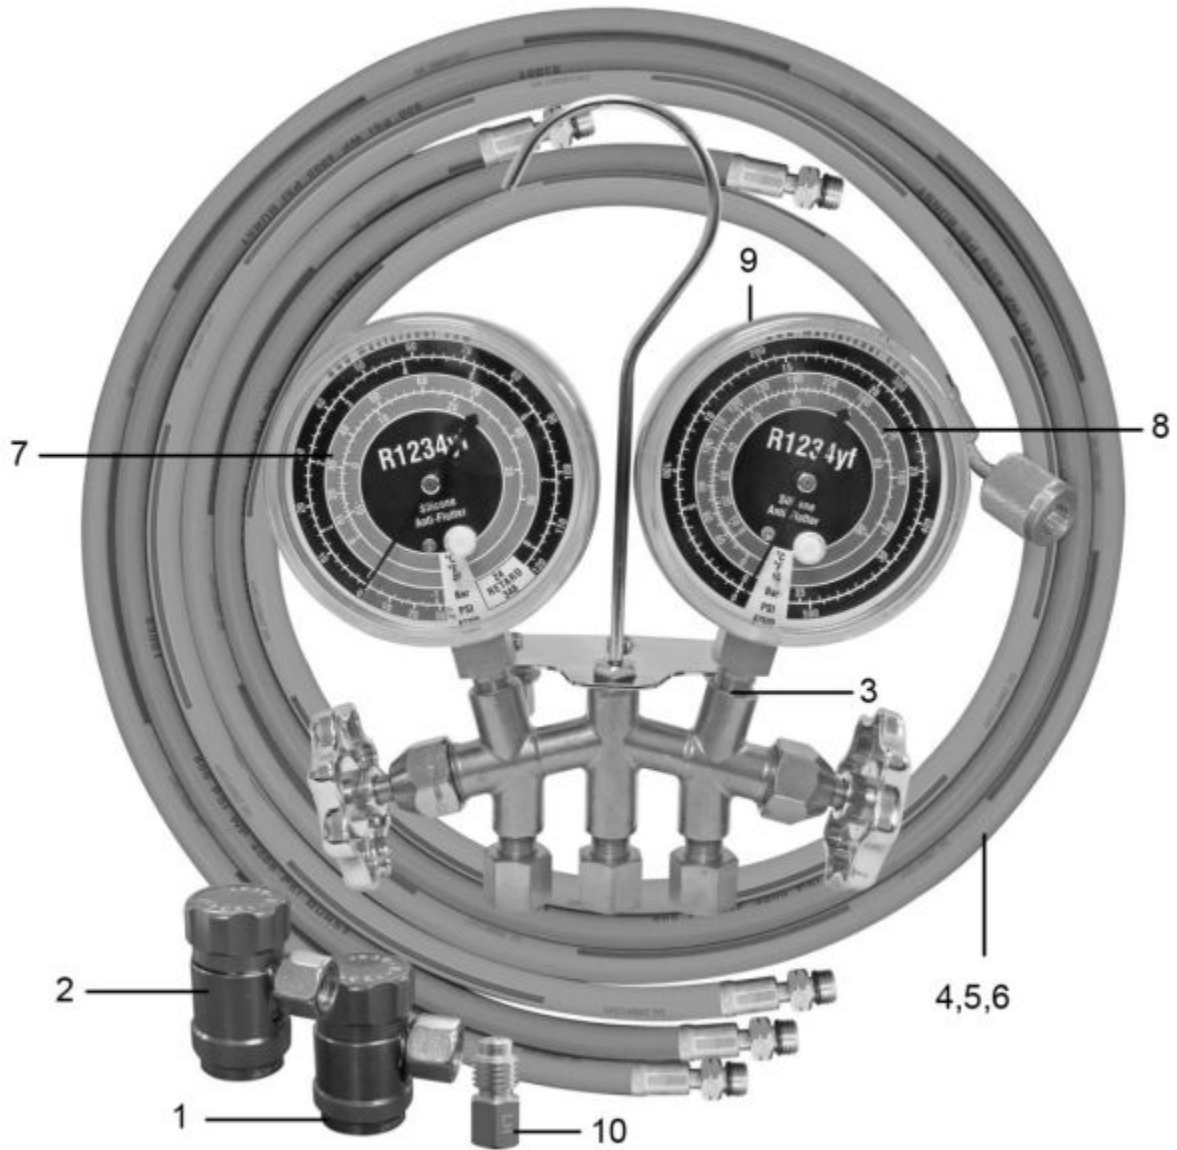

AC60BGSYF - 1234YF BRASS GAUGE SET

Item: AC60BGSYF

Description: 1234YF BRASS GAUGE SET

Notes: N/A

Figure No	Part Number	Description	No. Reqd	Warranty Code
1	NJ83834	MANUAL HIGH SIDE COUPLER	1	L
2	NJ83934	MANUAL LOW SIDE COUPLER	1	L
3	*NJ81102	R1234YF BRASS BLOCK WITH GAUGES	1	
4	NJ83601	BLUE 60IN 1234YF HOSE	1	D
5	NJ83603	RED 60IN 1234YF HOSE	1	D
6	NJ83602	YELLOW 60IN 1234YF HOSE	1	D
7	NJ87350	LOW SIDE GAUGE F/AC60BGSYF	1	D
8	NJ87500	3 1/8 HIGH SIDE GAUGE	1	D
9	*NJ98251-E	3 1/8" REPLACEMENT LENS	1	
10	*NJ83634-M	1/4 FL-F X 1/2 ACME LH VACUUM PUMP ADAPTER FITTING	1	