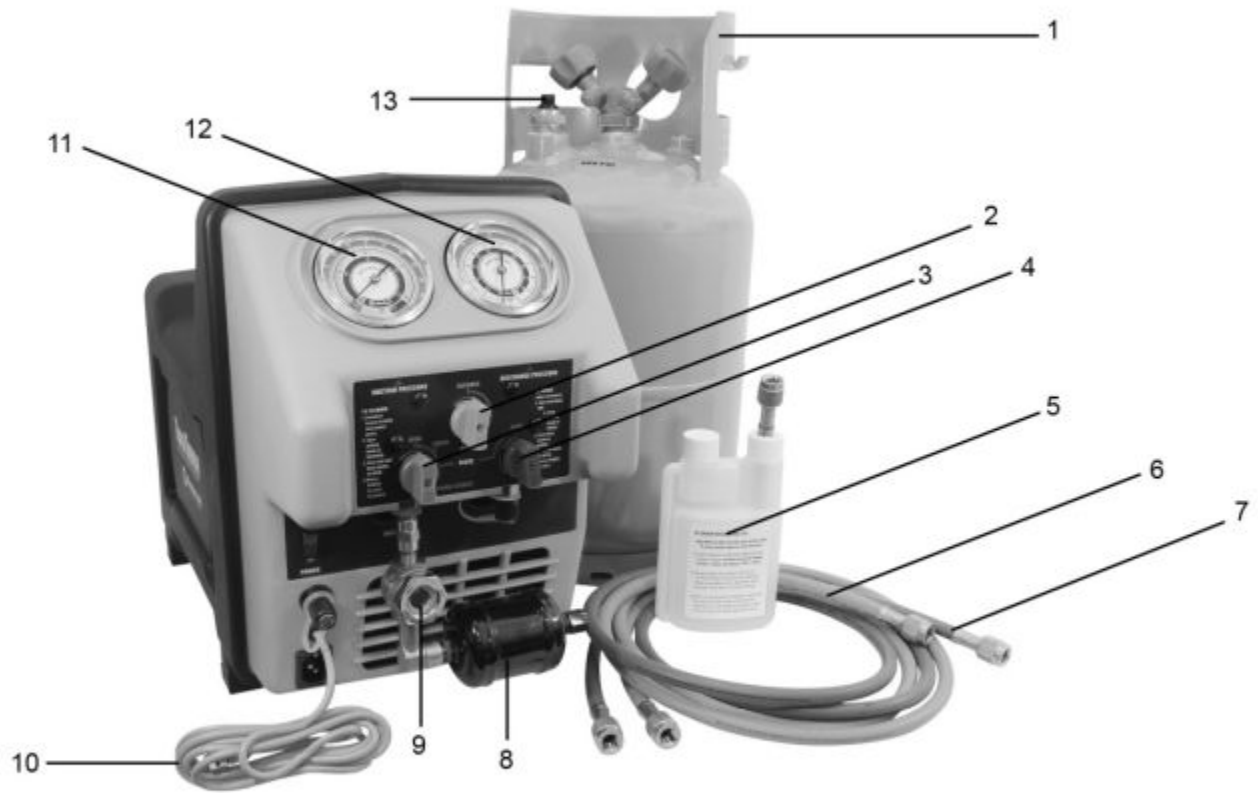

AC6936022 - RECOVERY UNIT FOR REEFER UNITS

Item: AC6936022

Description: RECOVERY UNIT FOR REEFER UNITS

Notes: N/A

Figure No	Part Number	Description	No. Reqd	Warranty Code
1	NJ62011	30LB DOT RECV CYL W/FLOAT SW	1	D
2	NJ69000010YK	YELLOW KNOB F/69100	1	D
3	NJ69000010BK	BLACK KNOB FOR UNIT F/69100	1	K
4	NJ69000010RK	YELLOW KNOB FOR UNIT F/69100	1	K
5	*NJ92708-691000	BOTTLE	1	
6	*NJ47722-22	72" GY5 YELLOW HOSE	1	
7	*NJ47721-22	72" GY5 BLUE HOSE	1	
8	NJ69500-DR	FILTERS F/AC69100	1	D
9	*NJ691000-104	SIGHT GLASS	1	
10	*NJ6533-01-A	CABLE	1	
11	*NJ69000-L-R	LOW SIDE GAUGE	1	
12	*NJ69000-H-R	HIGH SIDE GAUGE	1	
13	*NJ6533-03	FLOAT SWITCH	1	