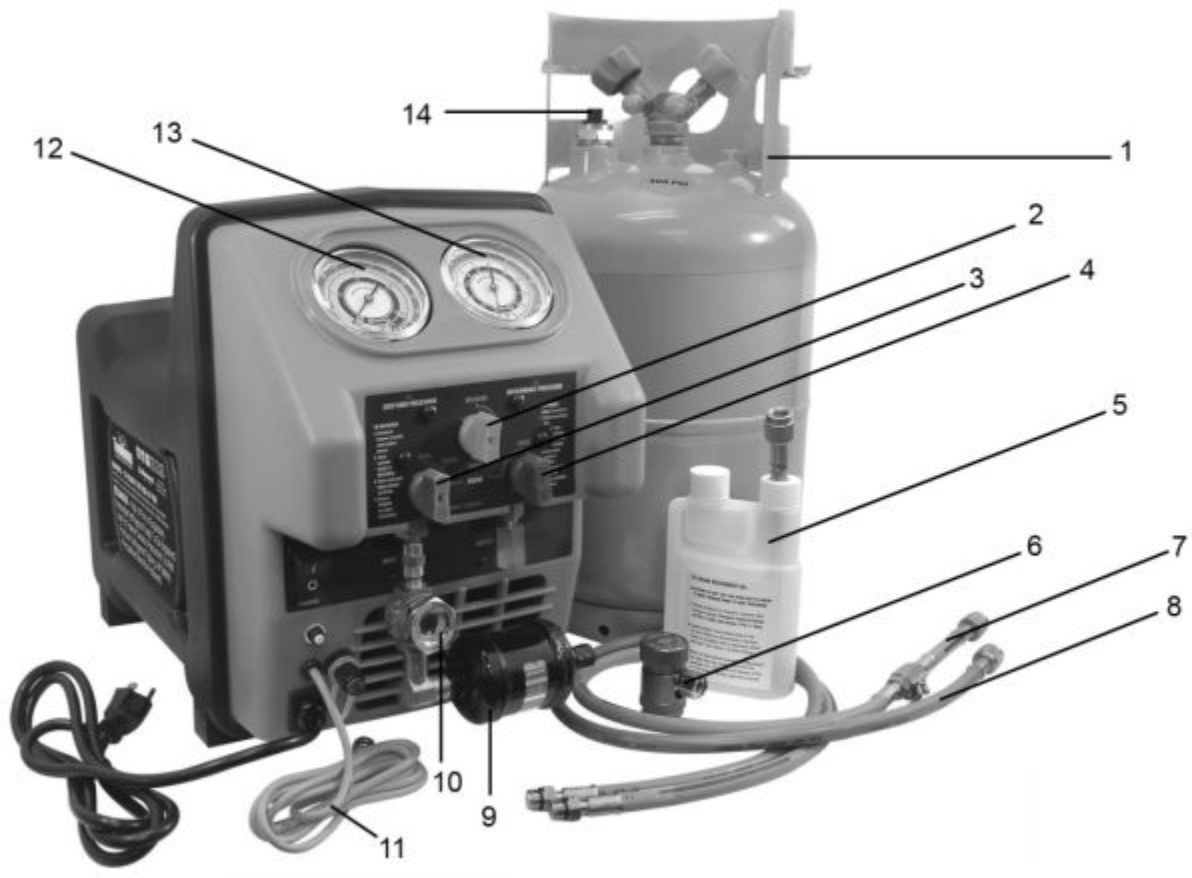

AC69360YF - R1234YF COMPLETE RECOVERY

Item: AC69360YF

Description: R1234YF COMPLETE RECOVERY

Notes: N/A

Figure No	Part Number	Description	No. Reqd	Warranty Code
1	NJ62011-LH	RECOVERY TANK F/1234YF	1	D
2	NJ69000010YK	YELLOW KNOB F/69100	1	D
3	NJ69000010BK	BLACK KNOB FOR UNIT F/69100	1	K
4	NJ69000010RK	YELLOW KNOB FOR UNIT F/69100	1	K
5	*NJ92708-69100	BOTTLE	1	
6	NJ83934	MANUAL LOW SIDE COUPLER	1	L
7	*NJ83602-YF	60" YELLOW HOSE	1	
8	*NJ83721-YF	60" BLUE HOSE	1	
9	NJ69500-DR	FILTERS F/AC69100	1	D
10	NJ69100-104	SIGHT GLASS FOR AC69100	1	X
11	*NJ6533-01-A	CABLE	1	
12	*NJ69000-L-R	LOW SIDE GAUGE	1	
13	*NJ69000-H-R	HIGH SIDE GAUGE	1	
14	*NJ6533-03	FLOAT SWITCH	1	