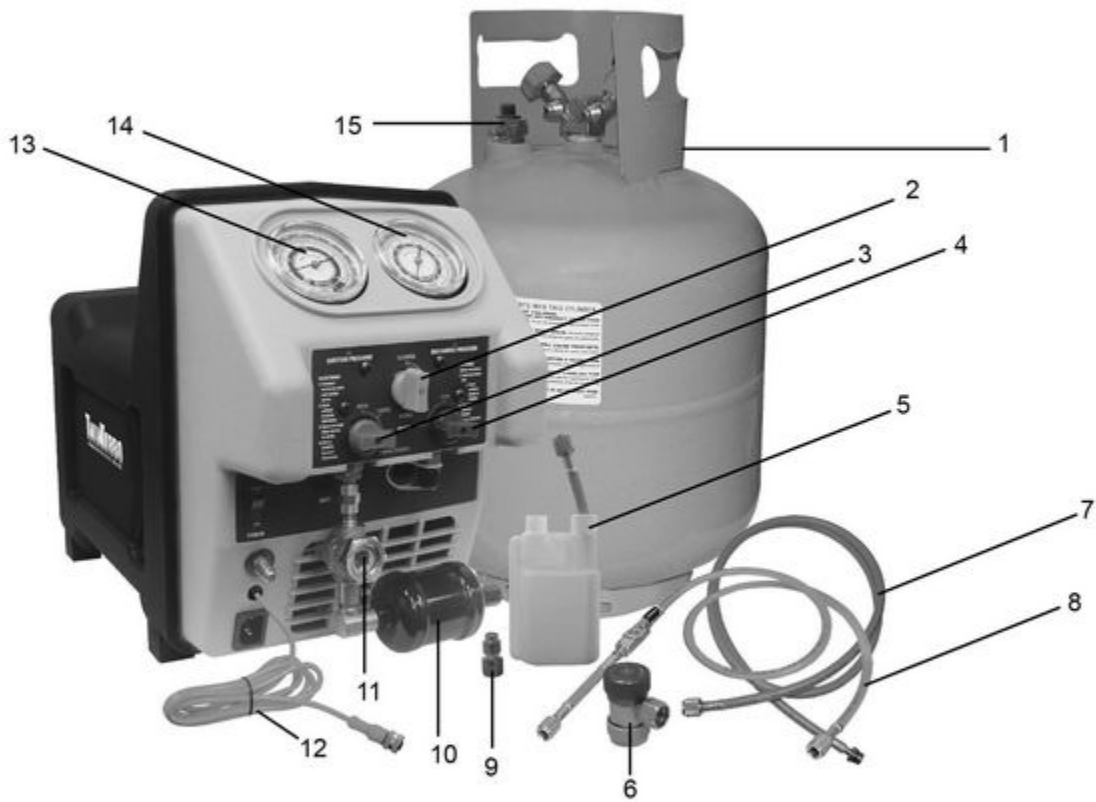

## AC69365 - HEAVY DUTY RECOVERY MACHINE

Item: AC69365

Description: HEAVY DUTY RECOVERY MACHINE

Notes: N/A

Figure No	Part Number	Description	No. Reqd	Warranty Code
1	NJ66011	50LB R134A TANK W/FLOAT SWITCH	1	D
2	NJ69000010YK	YELLOW KNOB F/69100	1	D
3	NJ69000010BK	BLACK KNOB FOR UNIT F/69100	1	K
4	NJ69000010RK	YELLOW KNOB FOR UNIT F/69100	1	K
5	*NJ92708-69100	BOTTLE	1	
6	NJ82934	COMP-MAN SERVICE COUP 134 LO	1	D
7	*NJ98721	BLUE HOSE	1	
8	NJ492646910	YELLOW HOSE W/SHUT OFF F/AC691	1	D
9	NJ82634-M	ADAPTER	1	D
10	NJ69500-DR	FILTERS F/AC69100	1	D
11	NJ69100-104	SIGHT GLASS FOR AC69100	1	X
12	*NJ6533-01-A	CABLE	1	
13	*NJ69000-L-R	LOW SIDE GAUGE	1	
14	*NJ69000-H-R	HIGH SIDE GAUGE	1	
15	*NJFloat Switch	6533-03	1	