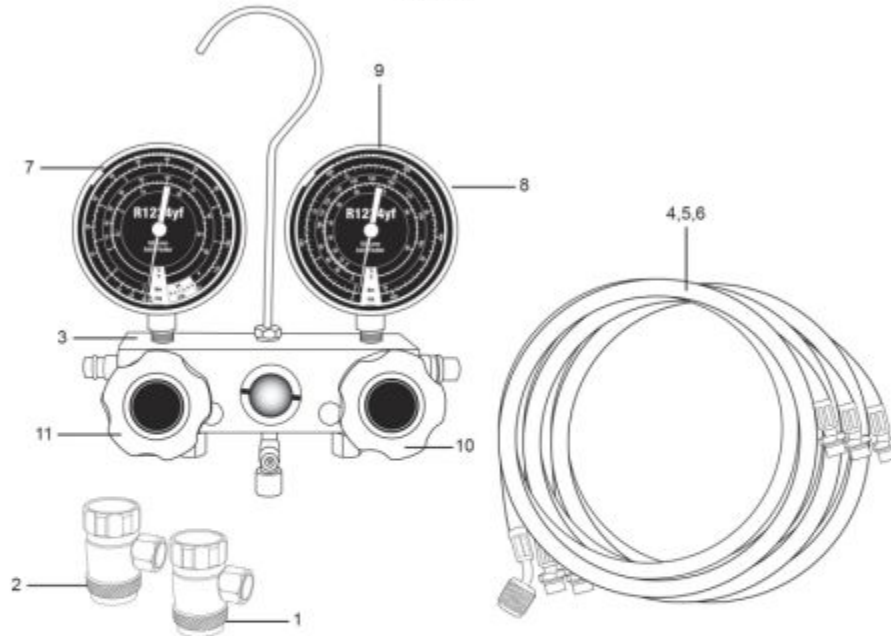

AC83272 - ALUMINUM GAUGE SET R1234YF

Mastercool[®]
"World Class Quality"

R1234YF
MANIFOLD GAUGE SET

REPAIRABLE PARTS BREAKDOWN
(83272)

REF. #	DESCRIPTION	PART #
1.	HIGH SIDE COUPLER	83834
2.	LOW SIDE COUPLER	83934
3.	R1234YF ALUMINUM BLOCK	83102
4.	72" R1234YF BLUE HOSE	83721
5.	72" R1234YF RED HOSE	83723
6.	72" R1234YF YELLOW HOSE	83722
7.	3 1/8" REPLACEMENT GAUGE LOW SIDE	87350
8.	3 1/8" REPLACEMENT GAUGE HIGH SIDE	87500
9.	3 1/8" REPLACEMENT LENS	98251-E
10.	RED KNOB	85212-R
11.	BLUE KNOB	85211-R

Item: AC83272

Description: ALUMINUM GAUGE SET R1234YF

Notes: N/A

Figure No	Part Number	Description	No. Reqd	Warranty Code
1	NJ83834	MANUAL HIGH SIDE COUPLER	1	L
2	NJ83934	MANUAL LOW SIDE COUPLER	1	L
3	*NJ83102	R1234YF ALUMINUM BLOCK	1	
4	NJ83721	R1234YF BLUE 72" HOSE F/83372	1	D
5	NJ83723	RED HOSE / 83272	1	D
6	NJ83722	72IN YLW CHARGING HOSE R1234Y	1	D
7	NJ87350	LOW SIDE GAUGE F/AC60BGSYF	1	D
8	NJ87500	3 1/8 HIGH SIDE GAUGE	1	D
9	NJ98251	LENS FOR 3 1/8 IN GAUGE	1	X
10	NJ85212	RED KNOB F/89772	1	D
11	NJ85211	BLUE KNOB F/89772	1	D