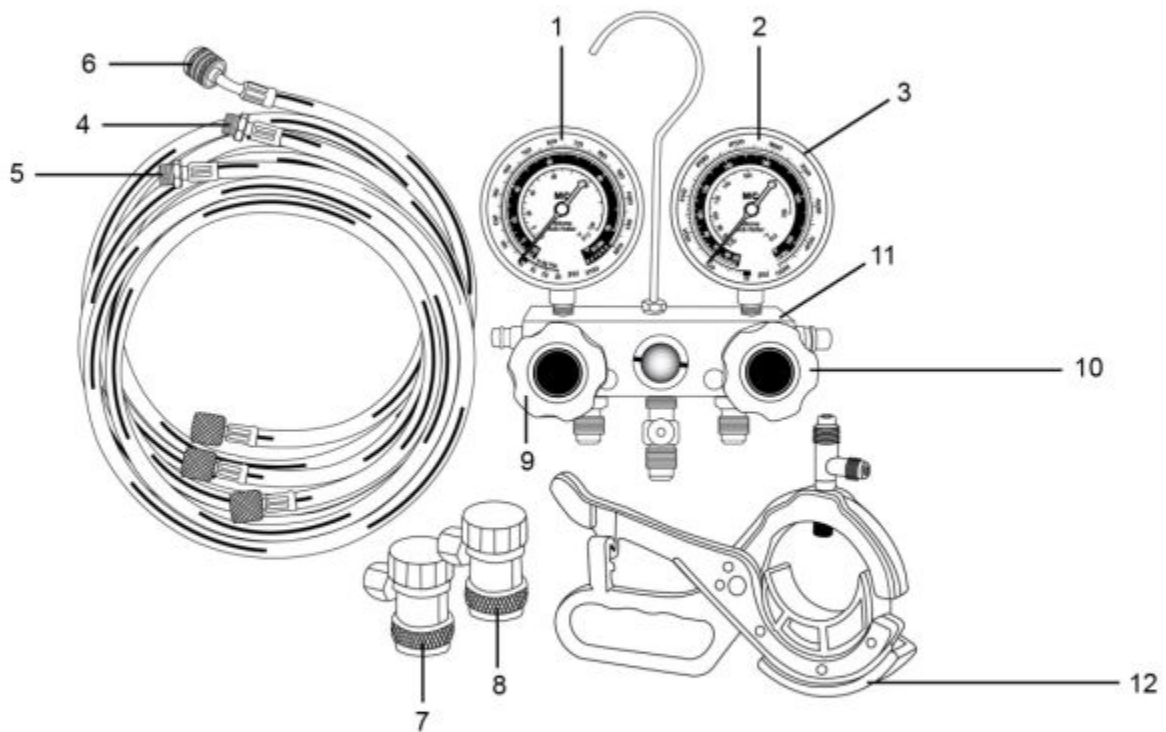

AC89661 - R134A ALUMINUM GAUGE SET

Item: AC89661

Description: R134A ALUMINUM GAUGE SET

Notes: N/A

Figure No	Part Number	Description	No. Reqd	Warranty Code
1	NJ85350-R	2-1/2 LOW SIDE R134A GAUGE	1	D
2	NJ85500-R	134A HIGH SIDE GAUGE	1	D
3	NJ85253-E	GAUGE LENS F/AC89772A	1	X
4	*NJ84603	RED HOSE	1	
5	*NJ84601	BLUE HOSE	1	
6	*NJ84602	YELLOW HOSE	1	
7	NJ82834	R134A HIGH SIDE COUPLER	1	X
8	NJ82934	COMP-MAN SERVICE COUP 134 LO	1	D
9	*NJ85211-R	KNOB ONLY, LOW SIDE, BLUE	1	
10	*NJ85212-R	KNOB ONLY, HIGH SIDE, RED	1	
11	NJ85102	ALUM BLOCK F/AC89772 GUAGES	1	D
12	NJ85530	3 IN 1 SIDE CAN TAP	1	X
13	NJ85532-10	GASKETS F/AC85530 (10 PK)	1	D