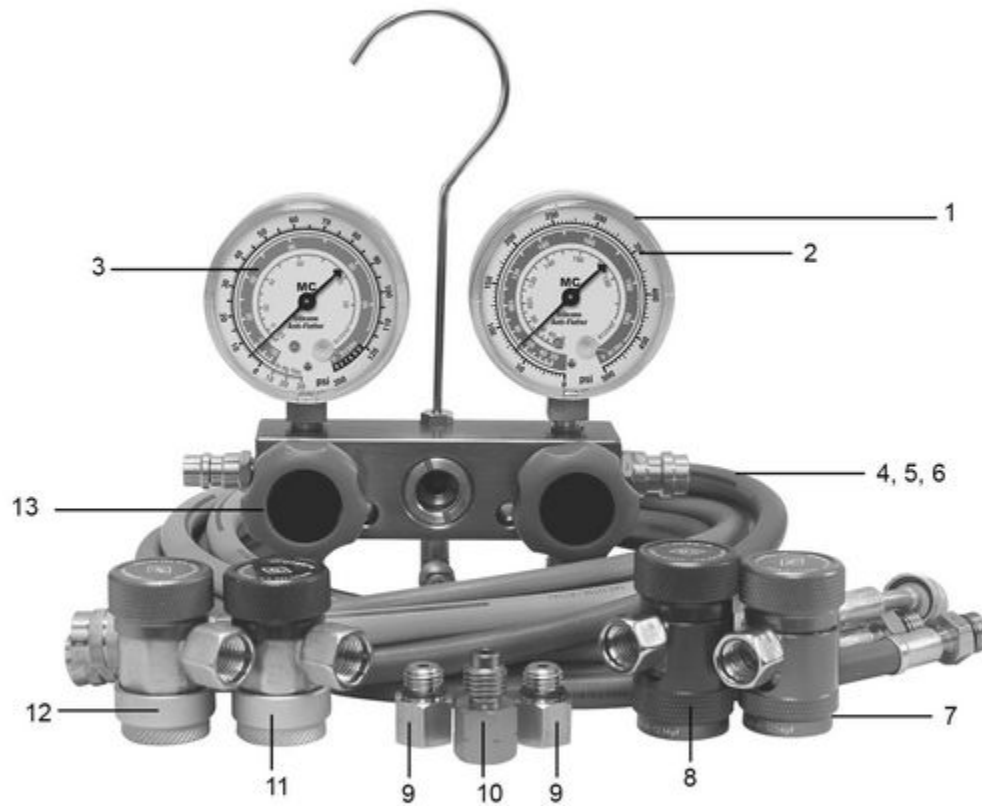

AC89773 - DUAL ALUMINUM GAUGE SET

Item: AC89773

Description: DUAL ALUMINUM GAUGE SET

Notes: N/A

Figure No	Part Number	Description	No. Reqd	Warranty Code
1	NJ85253-E	GAUGE LENS F/AC89772A	1	X
2	*NJ85500-AYF	R1234YF/R134A HIGH SIDE GAUGE (RED) COMPLETE	1	
3	*NJ85350-AYF	R1234YF/R134A LOW SIDE GAUGE (BLUE) COMPLETE	1	
4	*NJ84723	72" RED, 14 MM-M X 1/2" ACME-F	1	
5	*NJ84721	72" BLUE, 14 MM-M X 1/2" ACME-F	1	
6	NJ84722	72 IN YELLOW HOSE	1	D
7	NJ83934	MANUAL LOW SIDE COUPLER	1	L
8	NJ83834	MANUAL HIGH SIDE COUPLER	1	L
9	*NJ83735	12 MM-M X 14 MM-F R1234YF ADAPTER	1	
10	*NJ83633	1/2" ACME-M X 1/2" ACME-F LH THREAD VACUUM PUMP/TANK ADAPTER	1	
11	NJ82834	R134A HIGH SIDE COUPLER	1	D
12	NJ82934	COMP-MAN SERVICE COUP 134 LO	1	D
13	NJ85210	STEM KIT	1	D