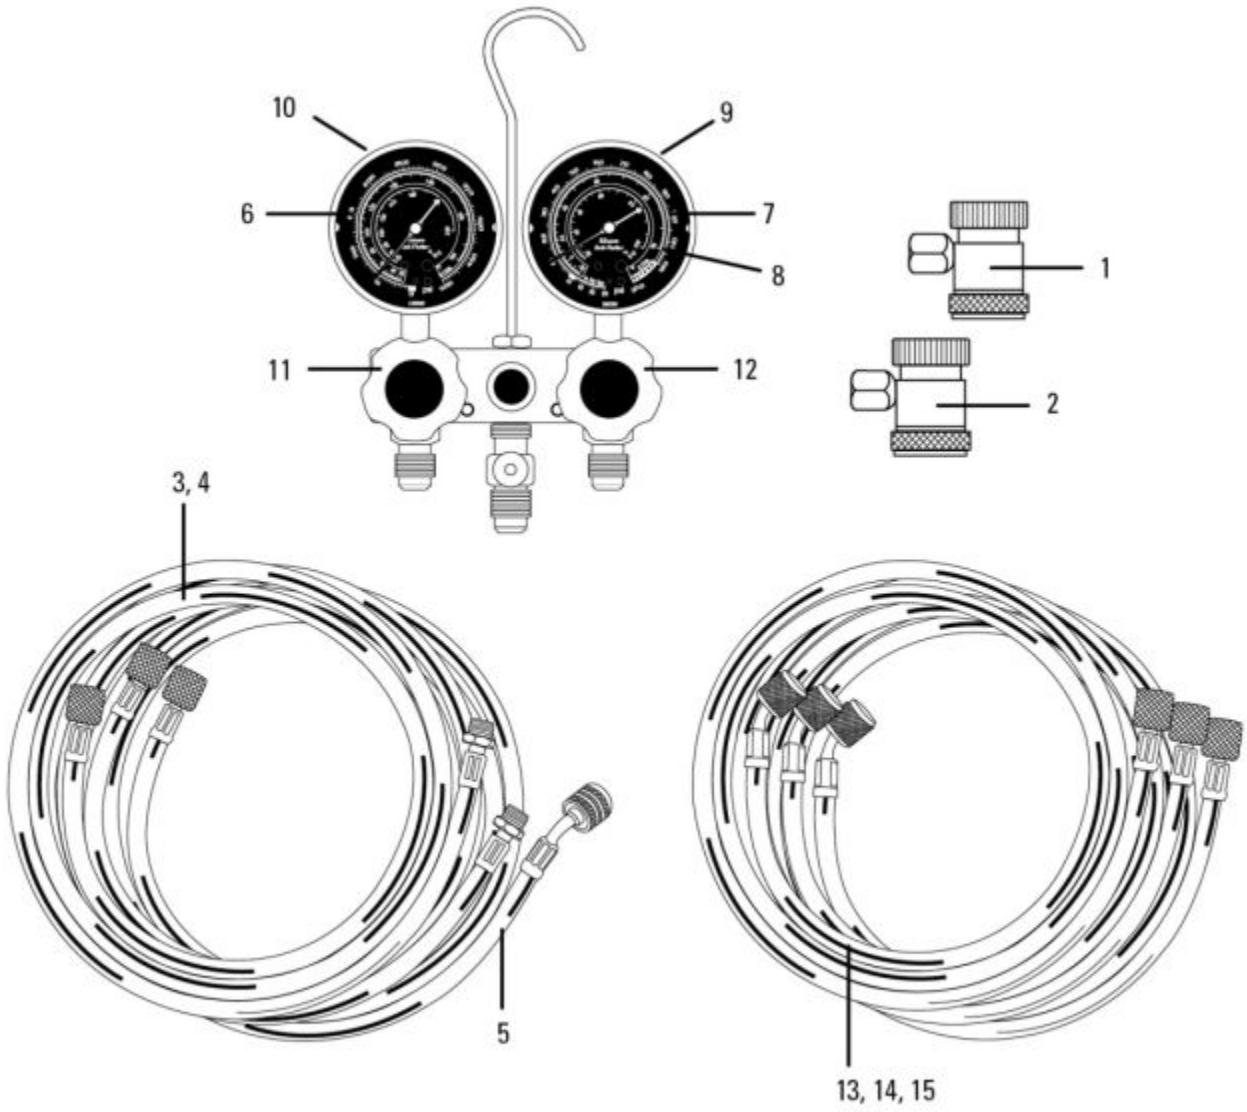

AC98772A - DUAL 134A / R12 GAUGE SET

Item: AC98772A

Description: DUAL 134A / R12 GAUGE SET

Notes: N/A

Figure No	Part Number	Description	No. Reqd	Warranty Code
1	NJAC282834	HI SIDE COUPLER F/ GAUGE SET	1	D
2	NJAC282934	LOW SIDE COUPLER F/ GAUGE SET	1	D
3	AC84721	72" R134A BLUE HOSE	1	D
4	AC84723	72 R134A BARRIER HOSE (RED)	1	D
5	AC84722	72" R134A YELLOW HOSE	1	D
6	NJAC285350	2 1/2 LW SIDE GAUGE F/AC98772A	1	D
7	NJAC285500	2 1/2 HI SIDE GAUGE F/AC98772A	1	D
8	NJAC285253-E	2 1/2 LENS F/AC98772A	1	D
9	NJ285500-E	HI SIDE RED GAUGE GUARD	1	X
10	NJ285350-E	GAUGE GUARD BLUE	1	T
11	NJ285211	BLUE/LOW SIDE KNOB F/AC13472A	1	T
12	NJ285212	RED KNOB F/AC13472A	1	T
13	NJ98721	72" 1/2 X 1/4 R134 BLUE HOSE	1	D
14	NJ98722	YELLOW CHARGING HOSE	1	D
15	NJ98723	72" 1/2X1/4 CONVERSION HOSE	1	D