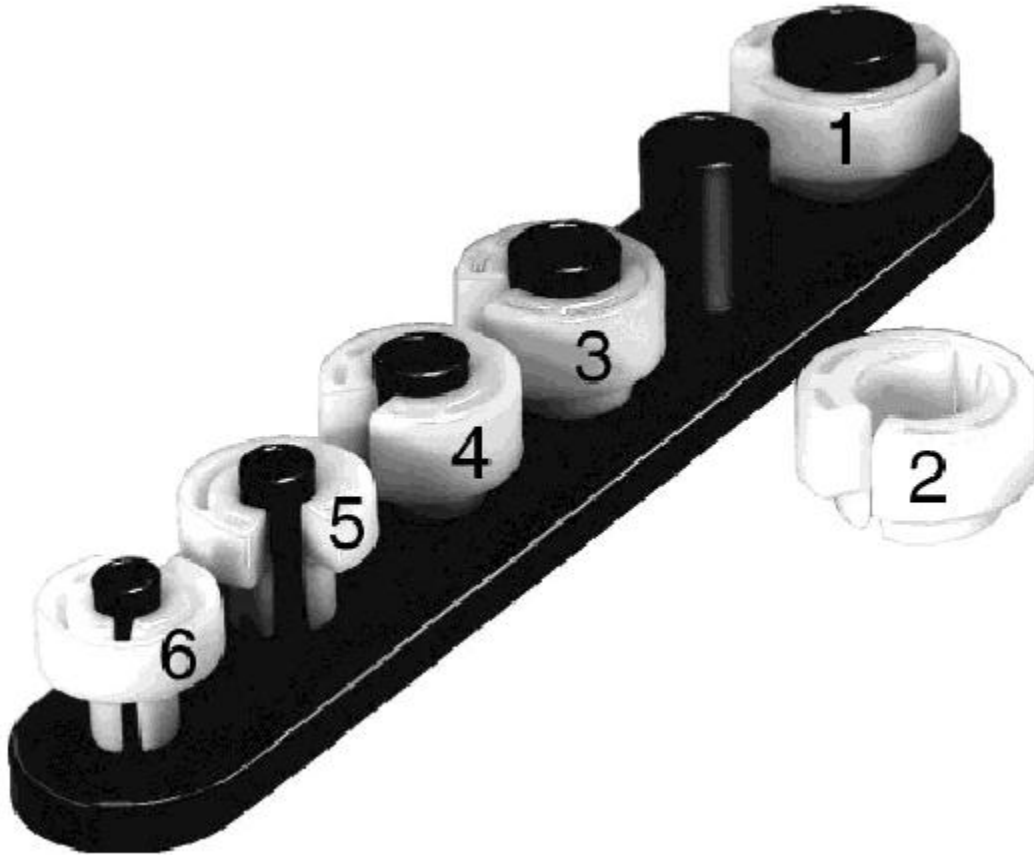

ACD37 - A/C-FUEL LINE DISCONNECT TOOL

Item: ACD37

Description: A/C-FUEL LINE DISCONNECT TOOL

Notes: VENDOR - LISLE

Figure No	Part Number	Description	No. Reqd	Warranty Code
0	HW37070	TOOL HOLDER	1	X
1	HW37010	7/8 DISCONNECT F/ACD37	1	K
2	HW37020	3/4 DISCONNECT TOOL F/ACD37	1	K
3	HW37030	5/8 ADAPTER F/ACD37	1	K
4	HW37040	AC DISCONNECT TOOL-1/2 IN	1	K
5	HW37050	3/8 ADAPTER F/ACD37	1	K
6	HW37060	5/16 ADAPTER F/ACD37	1	X