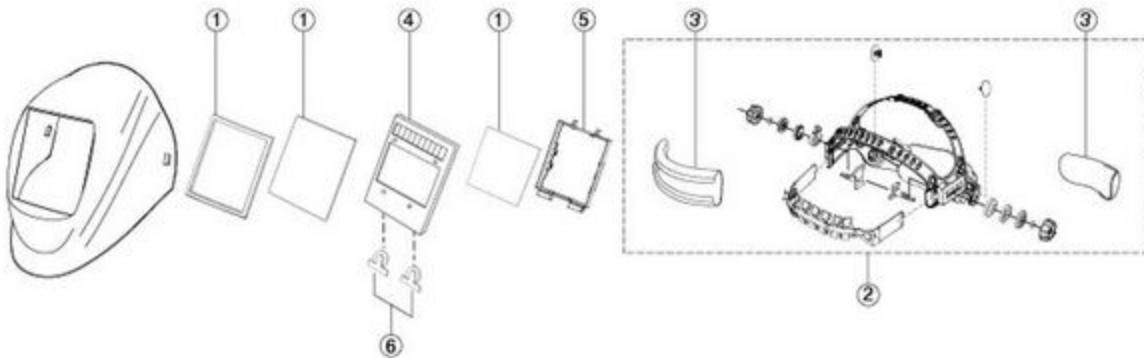

ADBW241VGRS - AD 9-13 VAR RED SKULL HELMET

Reference Number	Description	Part No.
1	Cover lens kit —4 outer/2 inner lens covers	MAV244LK
2	Head Gear	MATHG16
3	Sweatband Bundle(Qty 1 Front Sweatband Qty 1 Rear Sweatband)	MJB16
4	Replacement AD Lens	ADRL241
5	Retaining frame	RF18
6	Batteries (2pcs)	MMCR2450: 2PK

Item: ADBW241VGRS

Description: AD 9-13 VAR RED SKULL HELMET

Notes: N/A

Figure No	Part Number	Description	No. Reqd	Warranty Code
1	MAV244LK	LENS KIT FOR (ADBW244VG-D) 4 F	1	T
2	*JYMATHG16	HEAD GEAR	1	
3	*JYMJB16	SWEATBAND BUNDLE (QTY 1 FRONT SWEATBAND/QTY 1 REAR SWEATBAND	1	
4	*JYADRL241	REPLACEMENT AD LENS	1	
5	JYRF18	RETAINING FRAME F/PBW10,ADBW18	1	X
6	*JYMMCR2450-2PK	BATTERIES (2 PCS)	1	