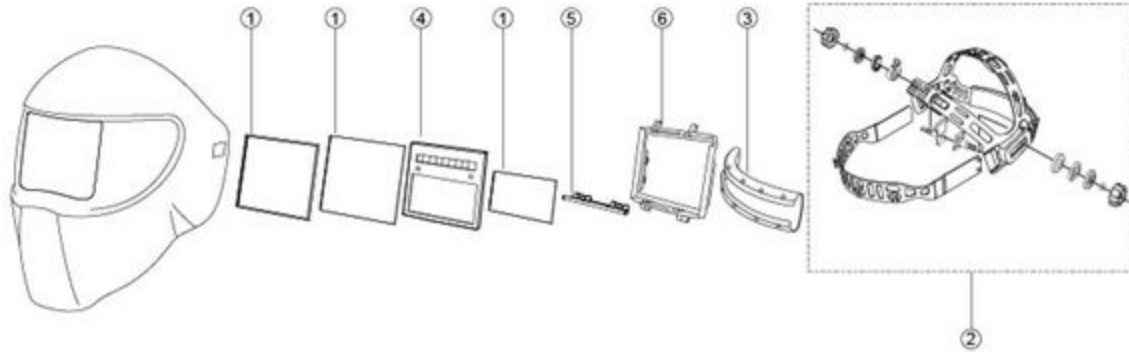

ADEW170NG - WELDING HELMET - GREEN FLAME

PARTS LIST & ASSEMBLY

Reference Number	Description	Part No.
1	Front cover lens kit — 4 Front/2 inner lens covers and rubber seal	MAV170LK
2	Head Gear	MATMHG8L
3	Sweatband	MJB14
4	Replacement AD Lens	ADRL170
5	Retaining Frame Clip	RFC25
6	Retaining Frame	RF25

Item: ADEW170NG

Description: WELDING HELMET - GREEN FLAME

Notes: N/A

Figure No	Part Number	Description	No. Reqd	Warranty Code
-----------	-------------	-------------	----------	---------------