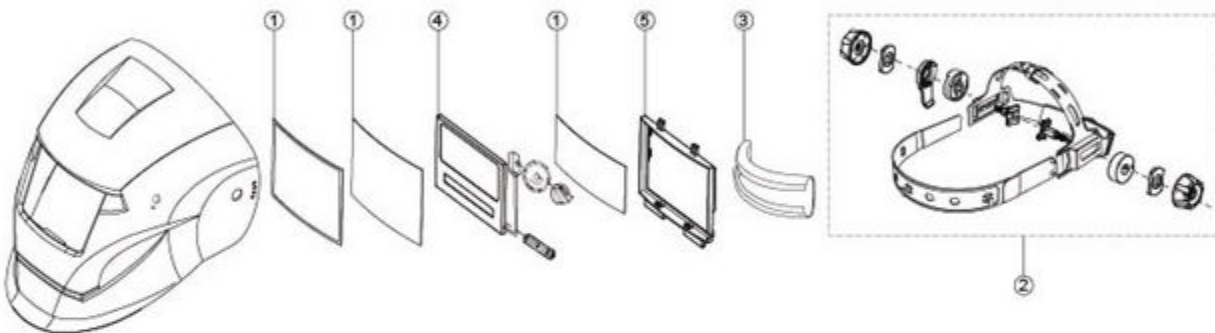

ADEW173VGAB2 - WELDING HMT AD 9-13 VAR. SHADE

**PARTS LIST & ASSEMBLY**

Reference Number	Description	Part No.
1	Front cover lens kit — 4 Front/2 lens covers and rubber seal	MAV173LK
2	Head Gear	MHG14
3	Sweatband	MJB14
4	Replacement AD Lens	ADRL173
5	Retaining frame	RF14

Item: ADEW173VGAB2

Description: WELDING HMT AD 9-13 VAR. SHADE

Notes: N/A

Figure No	Part Number	Description	No. Reqd	Warranty Code
1	JYMAV173LK	FRONT COVER LENS KIT	1	X
2	JYMHG14	HEAD GEAR F/ ADEW173VGF	1	L
3	MJB18	WELDING HELMET HEAD BAND	1	T
4	JYADRL173	REPLACEMENT AD LENS NRI	1	D
5	*JYRF14	RETAINING FRAME	1	