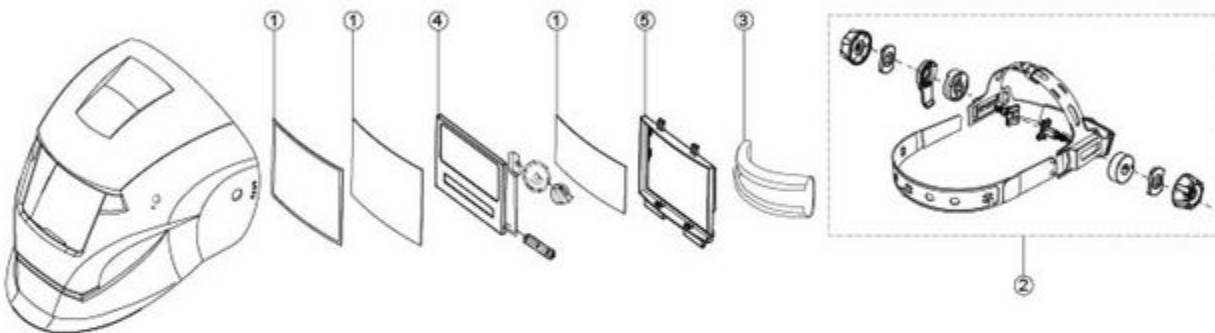

ADEW173VGF - WELDING HMT AD 9-13 VAR. SHADE

**PARTS LIST & ASSEMBLY**

Reference Number	Description	Part No.
1	Front cover lens kit — 4 Front/2 lens covers and rubber seal	MAV173LK
2	Head Gear	MHG14
3	Sweatband	MJB14
4	Replacement AD Lens	ADRL173
5	Retaining frame	RF14

Item: ADEW173VGF

Description: WELDING HMT AD 9-13 VAR. SHADE

Notes: N/A

Figure No	Part Number	Description	No. Reqd	Warranty Code
1	JYMAV173LK	FRONT COVER LENS KIT	1	X
2	JYMHG14	HEAD GEAR F/ ADEW173VGF	1	L
3	*JYMJB14	SWEATBAND	1	
4	JYADRL173	REPLACEMENT AD LENS NRI	1	D
5	*JYRF14	RETAINING FRAME	1	