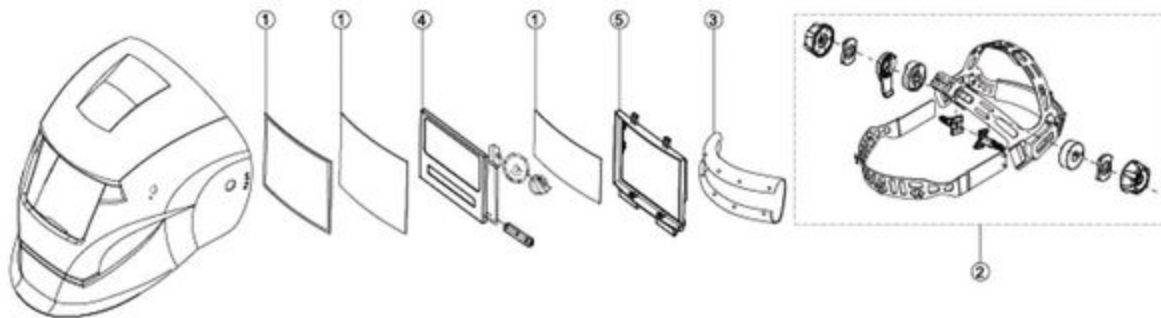

ADEW173VGRF - WELD HMT RED FLAME AD9-13

Reference Number	Description	Part No.
1	Front cover lens kit 4 Front/2 lens covers and rubber seal	MAV173LK
2	Head Gear	MHG8L
3	Sweatband	MSB8L
4	Replacement AD Lens	ADRL173
5	Retaining frame	RF14

Item: ADEW173VGRF

Description: WELD HMT RED FLAME AD9-13

Notes: N/A

Figure No	Part Number	Description	No. Reqd	Warranty Code
1	JYMAV173LK	FRONT COVER LENS KIT	1	X
2	*JYMHG8L	HEAD GEAR	1	
3	*JYMSB8L	SWEATBAND	1	
4	JYADRL173	REPLACEMENT AD LENS NRI	1	D
5	*JYRF14	RETAINING FRAME	1	