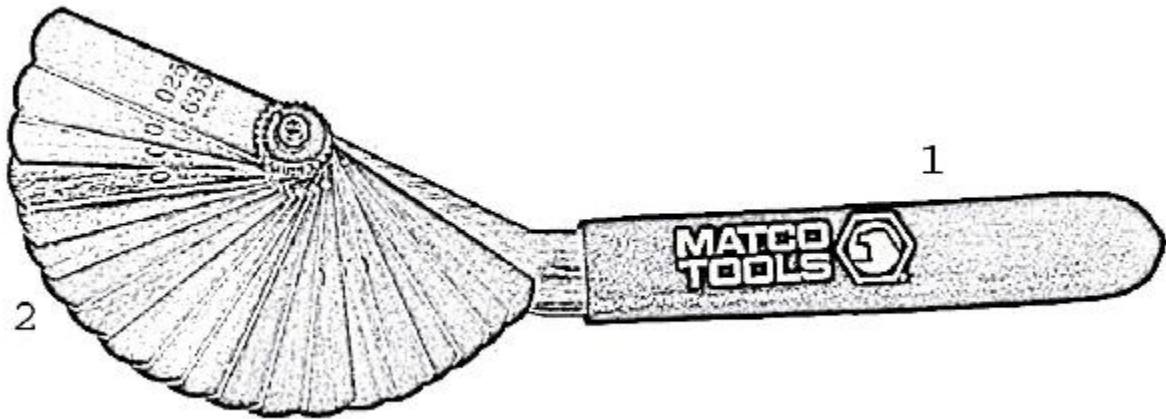

AE3082 - 22 BLADE BARRON THICKNESS GAUG

Item: AE3082

Description: 22 BLADE BARRON THICKNESS GAUG

Notes: N/A

Figure No	Part Number	Description	No. Reqd	Warranty Code
1	*DC1230820477	GAUGE HANDLE	1	
2	*DC2109-009	.009" FEELER GAUGE BLADE	1	
2	*DC2109-008	.008" FEELER GAUGE BLADE	1	
2	*DC2109-007	.007" FEELER GAUGE BLADE	1	
2	*DC2109-006	.006" FEELER GAUGE BLADE	1	
2	*DC2109-005	.005" FEELER GAUGE BLADE	1	
2	*DC2109-004	.004" FEELER GAUGE BLADE	1	
2	*DC2109-003	.003" FEELER GAUGE BLADE	1	
2	*DC2109-002	.002" FEELER GAUGE BLADE	1	
2	*DC2109-0015	.0015" FEELER GAUGE BLADE	1	
2	*DC2109-025	.025" FEELER GAUGE BLADE	1	
2	*DC2109-024	.024" FEELER GAUGE BLADE	1	
2	*DC2109-022	.022" FEELER GAUGE BLADE	1	
2	*DC2109-020	.020" FEELER GAUGE BLADE	1	
2	*DC2109-018	.018" FEELER GAUGE BLADE	1	
2	*DC2109-017	.017" FEELER GAUGE BLADE	1	
2	*DC2109-016	.016" FEELER GAUGE BLADE	1	
2	*DC2109-015	.015" FEELER GAUGE BLADE	1	
2	*DC2109-014	.014" FEELER GAUGE BLADE	1	
2	*DC2109-013	.013" FEELER GAUGE BLADE	1	
2	*DC2109-012	.012" FEELER GAUGE BLADE	1	
2	*DC2109-011	.011" FEELER GAUGE BLADE	1	
2	*DC2109-010	.010" FEELER GAUGE BLADE	1	