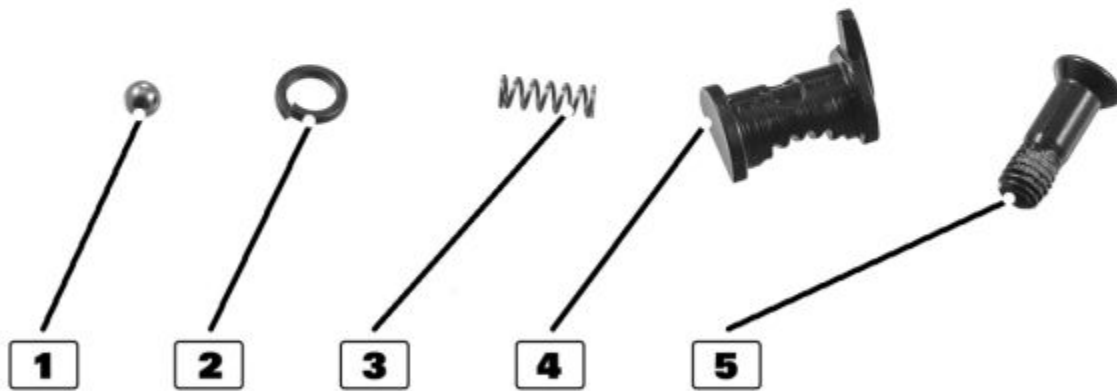

AFRTKCA - 1/4 34,60 & 88 LOCKFLEX JT KIT

Item: AFRTKCA

Description: 1/4 34,60 & 88 LOCKFLEX JT KIT

Notes: N/A

Figure No	Part Number	Description	No. Reqd	Warranty Code
1	*VPCPB141	CHROME BALL, 0.141 (9/64")	1	
2	*VP1488SW	4.9MM ID X 7.1MM OD, SPLIT LOCK WASHER, 1488SW	1	
3	*VPRT14LSP	1/4" DRIVE FLEX RATCHET LOCKING SPRING	1	
4	*VP1488LLVR	LOCK LEVER FOR 1/4' SQDR RATCHET	1	
5	*VP1488LF-JS	10-32 UNF ROLLED THREAD SCREW, 1/8" HEX INTERNAL DRIVE (RECESS)	1	