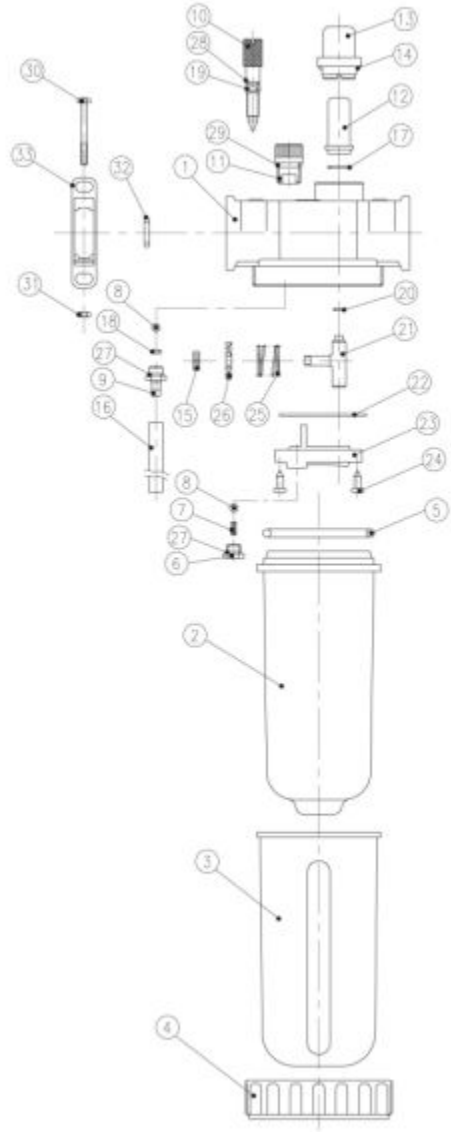

AL22 - LUBRICATOR

Item: AL22

Description: LUBRICATOR

Notes: * Optional parts available for purchase to attach other air tool accessories. Only items identified by part numbers are available for purchase.

Figure No	Part Number	Description	No. Reqd	Warranty Code
1	*K7*	BODY	1	
2	K7RSAL2202	BOWL F/AL22	1	X
3	*K7-	SHATTERGUARD	1	
4	*K7-	FIXED RING	1	
5	K7RSAL2005	O-RING FOR AN AL20	1	X
6	*K7-	NUT	1	
7	*K7-	SPRING	1	
8	*K7-	BALL	1	
9	*K7-	PLUG	1	
10	*K7-	ADJUSTING SCREW	1	
11	*K7-+	FILL PLUG	1	
12	*K7-	INSIDE CUP	1	
13	*K7-	OUTSIDE CUP	1	
14	*K7-	O-RING	1	
15	*K7-	SCREW	1	
16	*K7-	TUBE	1	
17	*K7-	O-RING	1	
18	*K7-	O-RING	1	
19	*K7RSAL2011	O-RING	1	
20	*K7-	O-RING	1	
21	*K7-	BRACKET	1	
22	*K7-	SPACER	1	
23	*K7-	MOUNT	1	
24	*K7-	SCREW	1	
25	*K7-	SPRING	1	
26	*K7-	ADJUSTING RING	1	
27	*K7-	O-RING	1	
28	*K7-	O-RING	1	
29	*K7-	O-RING	1	
30	*K7*	SCREW (INCLUDED WITH #33)	1	
31	*K7*	NUT (INCLUDED WITH #33)	1	
32	*K7*	O-RING (INCLUDED WITH #33)	2	

33	*K7*RSAL2488	CONNECT ASSEMBLY (INCLUDES 30-31, 32(2), 33, 34)	1
34	*K7*	CONNECT LINK (INCLUDED WITH 33)	1