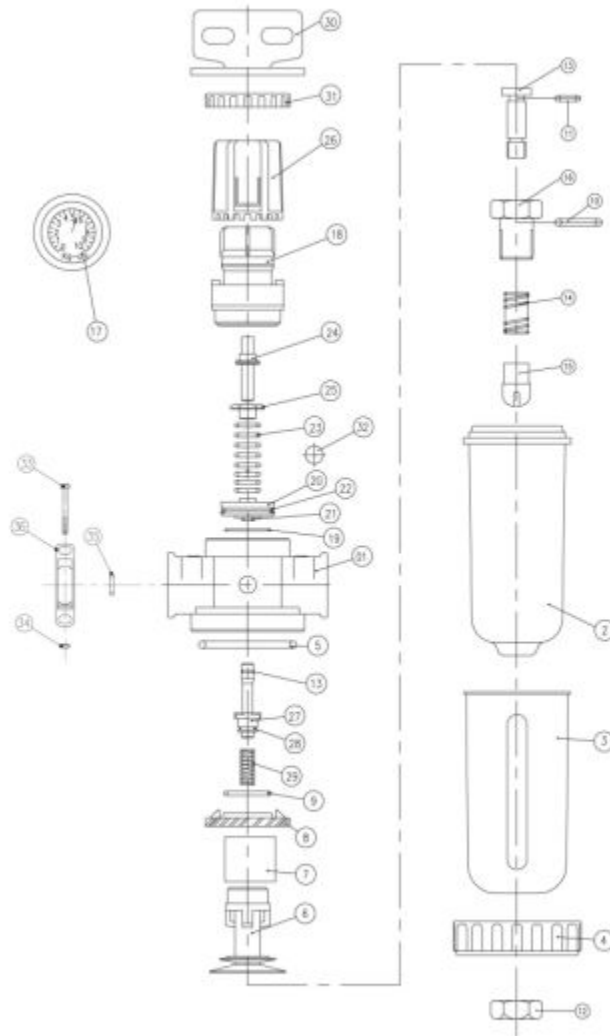

AL23 - FILTER/REGULTR W GAUGE 1/2NPT

Item: AL23

Description: FILTER/REGULTR W GAUGE 1/2NPT

Notes: * Optional parts available for purchase to attach other air tool accessories. Only items identified by part numbers are available for purchase.

Figure No	Part Number	Description	No. Reqd	Warranty Code
1	*K7-	BODY	1	
2	K7RSAL2002	BOWL F/AL23	2	X
3	K7RSAL2003	SHATTERGUARD F/AL20	1	X
4	K7RSAL2004	FIXED RING FOR AL20	1	X
5	*K7-	O-RING	1	
6	*K7-	BOWL BAFFLE	1	
7	K7RSAL2007	FILTER F/AL20	1	X
8	*K7-	INTERCEPTOR	1	
9	*K7-	O-RING	1	
10	K7RSAL2010	O-RING F/ AL20	1	X
11	*K7RSAL2011	O-RING	1	
12	*K7RSAL2012	NUT	1	
13	K7RSAL2013	PISTON F/ AL20	1	X
14	K7RSAL2014	SPRING F/AL20	1	X
15	K7RSAL2015	PISTON F/ AL20	1	X
16	K7RSAL2016	BODY F/AL20	1	X
17	K7RSAL2119	GAUGE F/ AL24	1	X
18	*K7-	DOME	1	
19	*K7-	O-RING	1	
20	*K7-	PISTON	1	
21	*K7-	O-RING	1	
22	*K7-	V-RING	1	
23	*K7-	SCREW	1	
24	*K7-	ADJUSTING SCREW	1	
25	*K7-	NUT	1	
26	*K7-	KNOB	1	
27	*K7-	VALVE	1	
28	*K7-	O-RING	1	
29	*K7-	SPRING	1	
30	*K7-	BRACKET	1	
31	*K7-	FIXING RING	1	
32	*K7-	NUT	1	