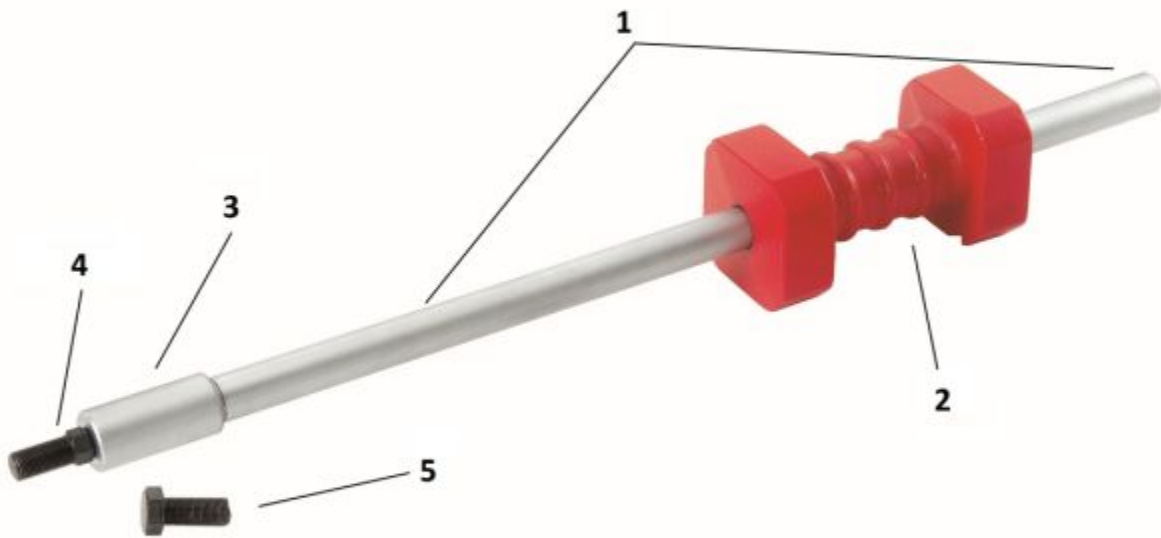

AP5818B - HUB, ROTOR, AXLE PULLER

Item: AP5818B

Description: HUB,ROTOR,AXLE PULLER

Notes: N/A

Figure No	Part Number	Description	No. Reqd	Warranty Code
1	TA280402	SHAFT FOR AP5818B	1	D
2	TA280401	HAMMER FOR AP5818B	1	D
3	TA280403	ADAPTER COLLAR FOR AP5818B	1	D
4	TA280404	MALE MALE ADAPTER FOR AP5818B	1	D
5	TA280405	ADAPTER STUD	1	D