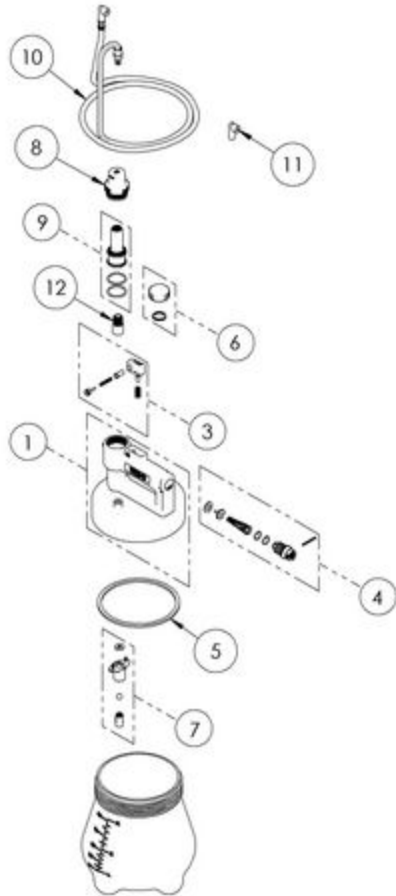

## BBVQF - QUICKFLOW BRAKE BLEEDER

ITEM NO.	PART NO.	DESCRIPTION	QTY.
1	80050-MAT	Cap Assembly	1
2	80051	Container	1
3	80052	Trigger Service Kit	1
4	80054	Air Valve Service Kit	1
5	80055	Cap Seal	1
6	80056-MAT	Drain Cap With Seal	1
7	80057	Shut Off Valve	1
8	80058	Vacuum Motor Cap	1
9	85003	Vacuum Motor	1
10	80059	Hose Assembly	1
11	85009	Rubber Fitting	1
12	91003	Quick Couple Fitting	1

Item: BBVQF

Description: QUICKFLOW BRAKE BLEEDER

Notes: N/A

Figure No	Part Number	Description	No. Reqd	Warranty Code
1	*0480050-MAT	CAP ASSEMBLY	1	
2	*0480051	BOTTLE/CONTAINER FOR BBVQF	1	
3	*0480052	TRIGGER SERVICE KIT	1	
4	*0480054	AIR VALVE SERVICE KIT	1	
5	*0480055	CAP SEAL	1	
6	*0480056	DRAIN CAP WITH SEAL	1	
7	*0480057	SHUT OFF VALVE	1	
8	*0480058	VACUUM MOTOR CAP	1	
9	0485003	VACUUM MOTOR 70850,70851,70855	1	C
10	*0480059	HOSE ASSEMBLY	1	
11	0485009	RUBBER FITTING F/ BB70852	1	D
12	0491003	RATCHET PUMP QUICK COUPLER	1	D