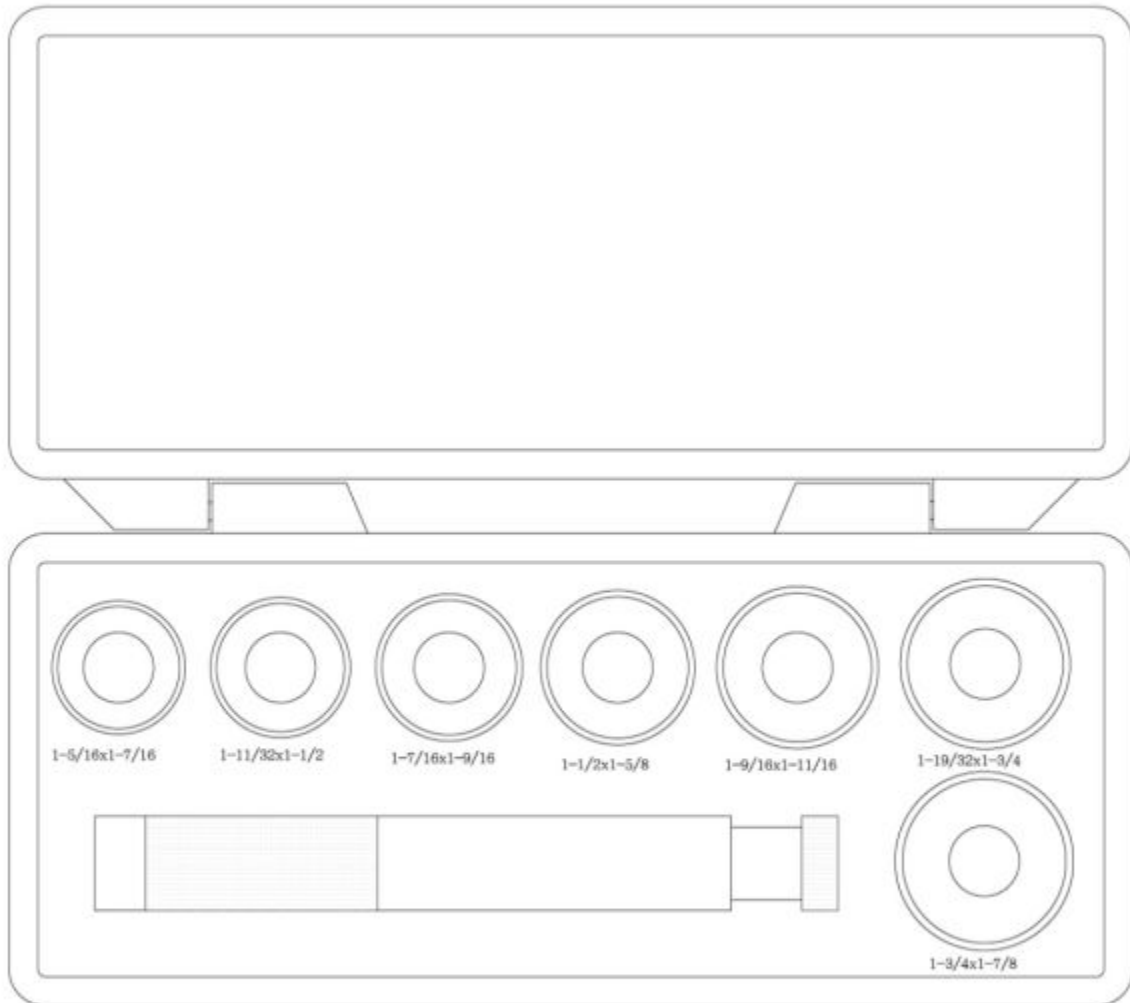

BDS8 - 8PC BUSHING DRIVER SET

8PC TOOLS SET 951018BB

B/M : 310X130X55 MM

Item: BDS8

Description: 8PC BUSHING DRIVER SET

Notes: N/A

Figure No	Part Number	Description	No. Reqd	Warranty Code
1	BDS8-1	1-5/16 TO 1-7/16 INCH BUSHING	8	D
2	BDS8-2	1-11/32 TO 1-1/2 INCH BUSHING	8	D
3	BDS8-3	1-7/16 TO 1-9/16 INCH BUSHING	8	D
4	BDS8-4	1-1/2 TO 1-5/8 INCH BUSHING AD	8	D
5	BDS8-5	1-9/16 TO 1-11/16 INCH BUSHING	8	D
6	BDS8-6	1-19/32 TO 1-3/4 INCH BUSHING	8	D
7	BDS8-7	1-3/4 TO 1-7/8 INCH BUSHING AD	8	D
8	BDS8-8	DRIVER AND NUT	8	D