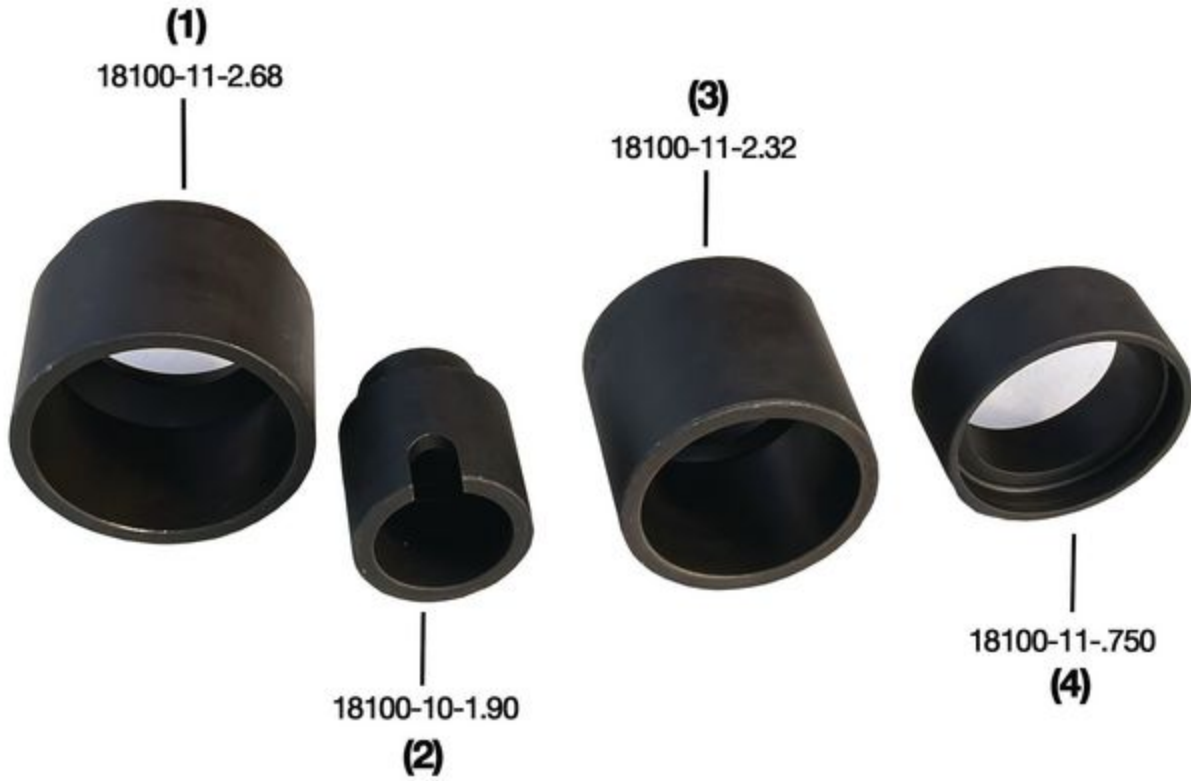

BJP18100GM - GM 2500/3500 TRUCK CUP KIT

BJP18100GM

Item: BJP18100GM

Description: GM 2500/3500 TRUCK CUP KIT

Notes: N/A

Figure No	Part Number	Description	No. Reqd	Warranty Code
1	*TG18100-11-2.68	GM 2500 CUP	1	
2	*TG18100-10-1.90	GM 2500 PUSHER	1	
3	*TG18100-11-2.32	GM 2.32 INSTALL PUSHER CUP	1	
4	*TG18100-11-.750	GM .750 INSTALLER CUP	1	