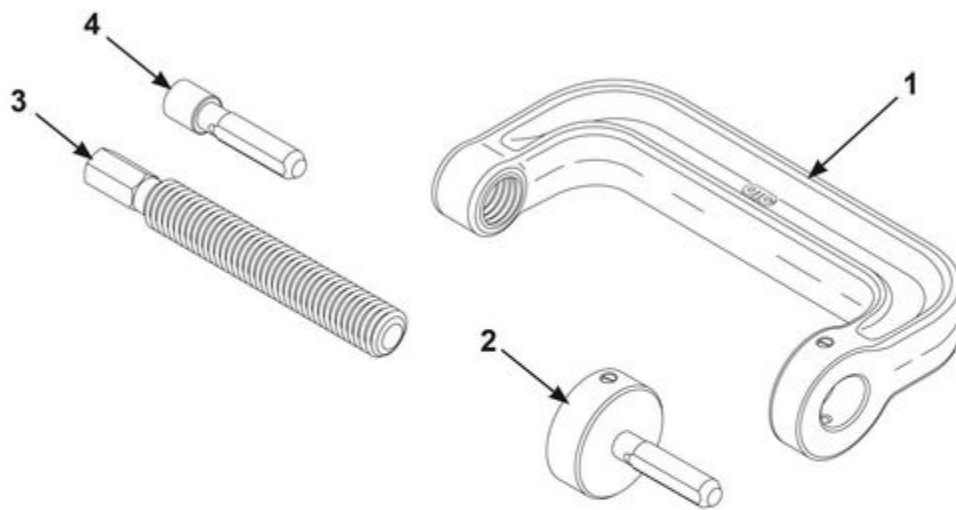

BJPXR9CF - BALL JOINT CONNECTED ADAPTER C

Ball Joint Connected Adapter C-frame (BJPXR9CF)

Item No.	Part No.	No. Req'd	Description
1	BJPXR9-1	1	C-frame
2	BJPXR9-3	1	Ball Joint Plug Assembly
3	BJPXR9-2	1	Forcing Screw
4	BJPXR9-4	1	Ball Joint Plug Assembly

Item: BJPXR9CF

Description: BALL JOINT CONNECTED ADAPTER C

Notes: N/A

Figure No	Part Number	Description	No. Reqd	Warranty Code
1	BJPXR9-1	CONNECTED ADPTR C FRAME REPLAC	1	K
2	BJPXR9-3	CONNECTED ADPTR SCREW PLUG REP	1	K
3	BJPXR9-2	CONNECTED ADAPTER DRIVE SCREW	1	K
4	BJPXR9-4	SCREW PLUG WITH FLAT F/BJPRX9	1	K