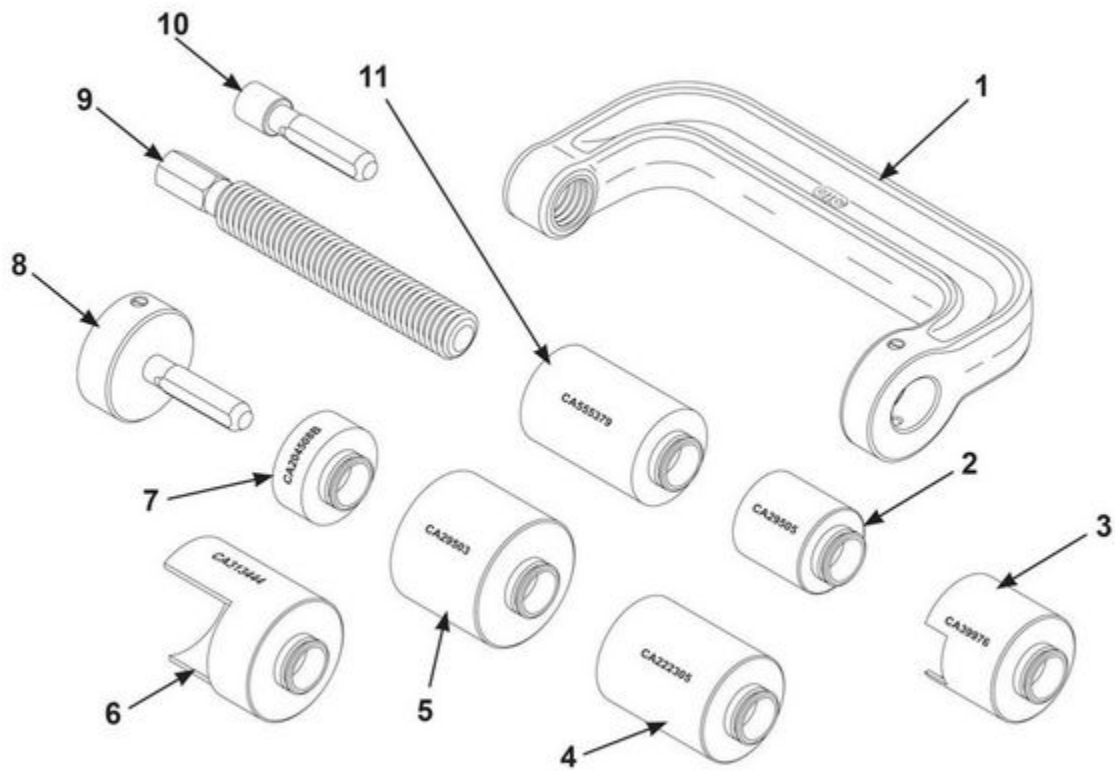

BJPXR9 - CONNECTED BALL JOINT KIT

Ball Joint Connected Adapter C-frame Kit (BJPXR9)

Item: BJPXR9

Description: CONNECTED BALL JOINT KIT

Notes: N/A

Figure No	Part Number	Description	No. Reqd	Warranty Code
1	FUCA6636-1	CONNECTED ADPT C FRAME	1	K
2	FUCA29505	CONNECTED ADPT F/BJPXR9	1	K
3	FUCA39976	CONNECTED ADPT F/BJPXR9	1	K
4	FUCA555379	CONNECTED ADPT F/BJPXR9	1	K
5	FUCA222305	CONNECTED ADPT F/BJPXR9	1	K
6	FUCA29503	CONNECTED ADPT F/BJPXR9	1	K
7	FUCA204508B	CONNECTED ADPT F/BJPXR9	1	K
8	FUCA6636-3	CONNECTED ADPT SCRE PLUG REP	1	K
9	FUCA6636-2	CONNECTED ADAPTER DR SCREW	1	K
10	FU29501A	SCREW PLUG W/FLAT F/BJPXR9	1	K
11	FUCA555379	CONNECTED ADPT F/BJPXR9	1	K