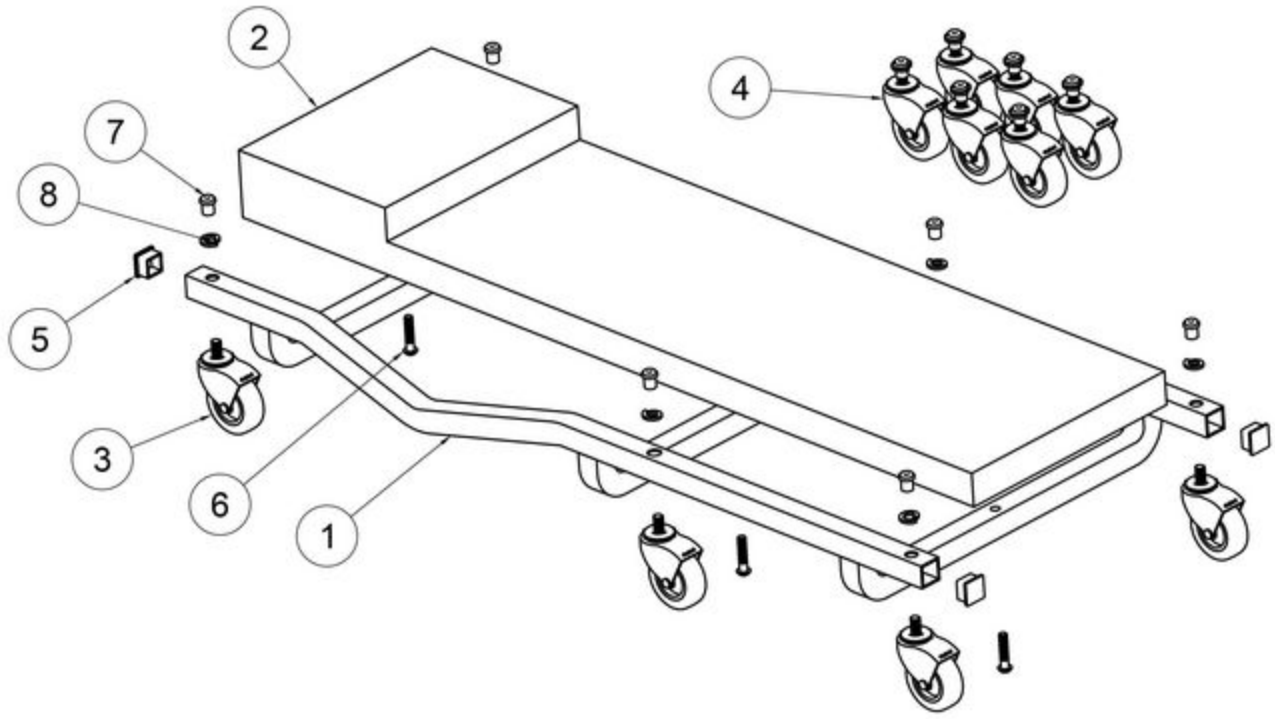

BMTC38VRT - 38" HD CREEPER W/ REAL TREE

Item: BMTC38VRT

Description: 38" HD CREEPER W/ REAL TREE

Notes: N/A

Figure No	Part Number	Description	No. Reqd	Warranty Code
1	BMTC38V-1	FRAME FOR BMTC38V	1	B
3	BMMTCV6-4	CASTER W/HARDWARE F/MTCV6	1	X
5	BMMTCV4-5	4PK END CAPS F/ MTCV4	4	B
6	BMMTCV6-6	BOLT(2) KIT F/ PAD ON MTCV6	2	B