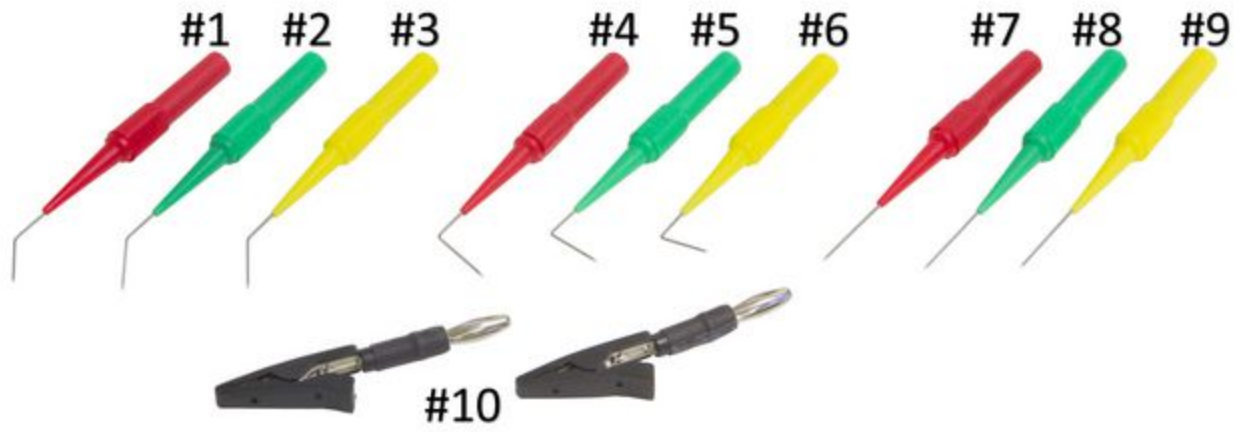

BP750 - 11PC BACKPROBE/ALLIGATOR SET

Item: BP750

Description: 11PC BACKPROBE/ALLIGATOR SET

Notes: BP750 was a K warranty but has been changed to an M warranty to encourage part replacement rather than sending the entire tool for warranty. If the entire tool needs to be replaced contact the Supplier at Ph: (712) 542-1938

Figure No	Part Number	Description	No. Reqd	Warranty Code
1	HW64820	.027" 45 DEG BACKPROBE RED	1	H
2	HW64830	.027"45 DEG BACKPROBE GREEN	1	H
3	HW64840	.027"45 DEG BACKPROBE YELLOW	1	H
4	HW64870	.027" 90 DEG BACKPROBE RED	1	H
5	HW64880	.027" 90DEG BACKPROBE GREEN	1	H
6	HW64890	.027" 90 DEG BACKPROBE YELLOW	1	H
7	HW64760	.027" STRAIGHT BACKPROBE RED	1	H
8	HW64770	.027" STRAIGHT BACKPROBE GREEN	1	H
9	HW64780	.027" STRAIGHT BACKPROBE YLW	1	K
10	HW64790	ALLIGATOR CLIP TO BANANA PLUG	2	H