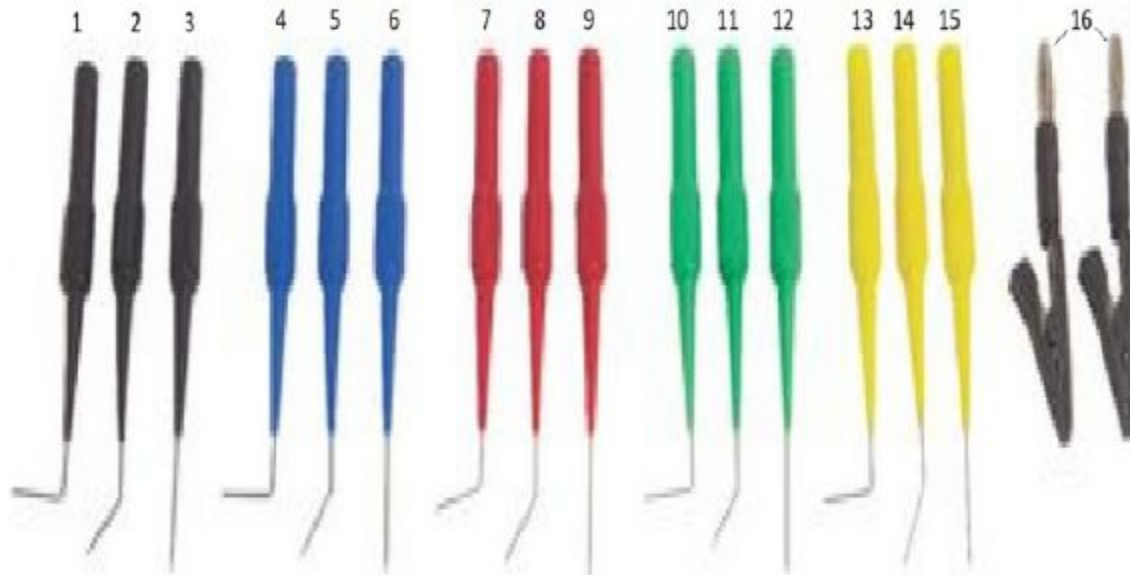

BP900 - 17PC BACKPROBE/ALLIGATOR SET

Item: BP900

Description: 17PC BACKPROBE/ALLIGATOR SET

Notes: N/A

Figure No	Part Number	Description	No. Reqd	Warranty Code
1	HW64920	.040" 90 DEG BACKPROBE BLACK	1	H
2	HW64860	.040" 45 DEG BACKPROBE BLACK	1	H
3	HW64810	.040" STRAIGHT BACKPROBE BLACK	1	H
4	HW64910	.040" 90 DEG BACKPROBE BLUE	1	H
5	HW64850	.040" 45 DEG BACKPROBE BLUE	1	H
6	HW64800	.040" STRAIGHT BACKPROBE BLUE	1	H
7	HW64870	.027" 90 DEG BACKPROBE RED	1	H
8	HW64820	.027" 45 DEG BACKPROBE RED	1	H
9	HW64760	.027" STRAIGHT BACKPROBE RED	1	H
10	HW64880	.027" 90DEG BACKPROBE GREEN	1	H
11	HW64830	.027"45 DEG BACKPROBE GREEN	1	H
12	HW64770	.027" STRAIGHT BACKPROBE GREEN	1	H
13	HW64890	.027" 90 DEG BACKPROBE YELLOW	1	H
14	HW64840	.027"45 DEG BACKPROBE YELLOW	1	H
15	HW64780	.027" STRAIGHT BACKPROBE YLW	1	H
16	HW64790	ALLIGATOR CLIP TO BANANA PLUG	1	H