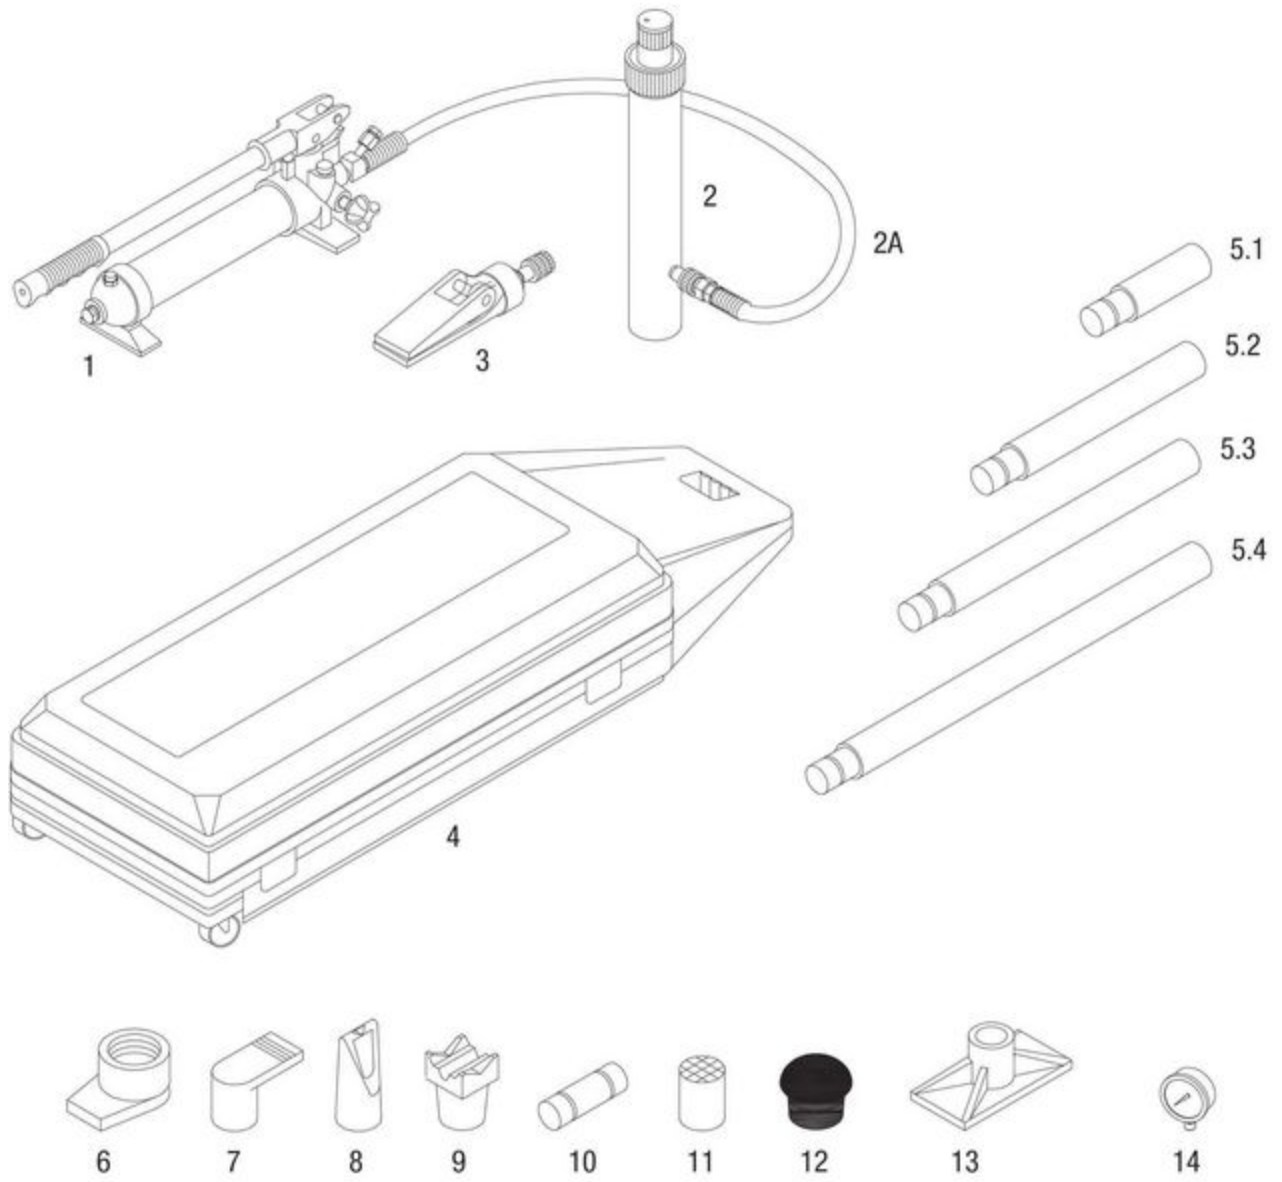

BRK10TA - 10-TON BODY REPAIR KIT

Item: BRK10TA

Description: 10-TON BODY REPAIR KIT

Notes: Only items identified by part number are available for purchase. RS10T01WH - Wheel with Hardware for Case - Quantity 2 RSBRK10TAPLK - Product Label Kit (not shown) - Quantity 1

Figure No	Part Number	Description	No. Reqd	Warranty Code
1	K7RS10TPBR	PUMP AND HOSE F/BRK10TA	1	X
2	K7RSHS	HOSE FOR MHCS4T	1	X
2	K7RS10TRBR	10T RAM BURGUNDY F/BRK10TA	1	X
3	K7RSSPRBR	SPREADER F/BRK10TA	1	X
4	K7RS10T01	CASE F/MHCS10T COLLISION SET	1	X
5	K7RS10T02.2B	5.2 - 10.43" EXT F/BRK10TA	1	X
5	K7RS10T02.4B	5.4 - 20.47" EXTENSION F/ BRK1	1	X
5	*FWRS10T02.1BR	5.1 - 4.33" EXTENSION - BURGUNDY	1	
5	K7RS10T02.3B	5.3 - 14.37" EXT F/BRK10TA	1	X
6	*FWRS10T04ABR	RAM TOE - BURGUNDY	1	
7	*FWRS10T05BR	PLUNGER TOE - BURGUNDY	1	
8	*FWRS10T06BR	WEDGE HEAD - BURGUNDY	1	
9	*FWRS10T07BR	V-BASE - BURGUNDY	1	
10	K7RS10T08	MALE CONNECTOR FOR 10 TON COLL	1	L
11	*FWRS10T09BR	SERRATED SADDLE - BURGUNDY	1	
12	K7RS10T10	RUBBER HEAD FOR 10 TON COLLISI	1	X
13	K7RS10T03BR	FLAT BASE F/BRK10TA	1	X
14	*FWRSPG	PRESSURE GAUGE	1	