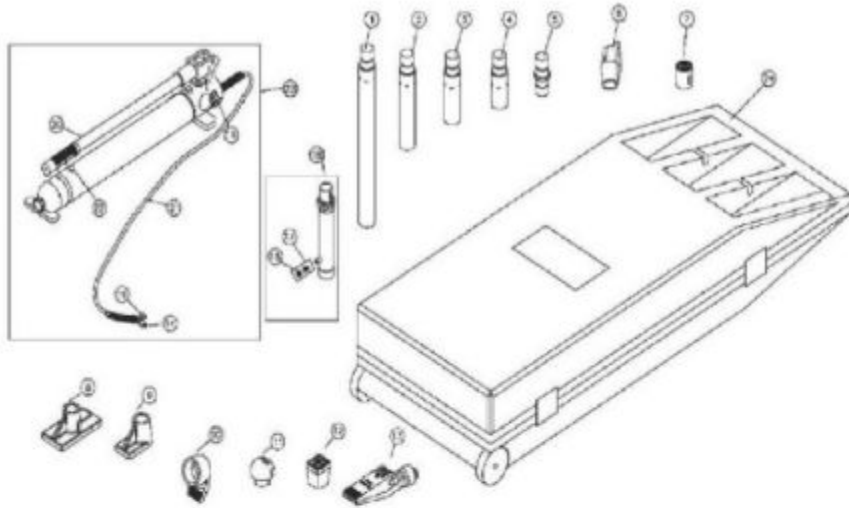

BRK10T - 10 TON HYD BODY REPAIR KIT

Replacement Parts Illustration for Model BRK10T

Item: BRK10T

Description: 10 TON HYD BODY REPAIR KIT

Notes: q3f1000s-85 repair seal kit for pump/ ram

Figure No	Part Number	Description	No. Reqd	Warranty Code
1	Q3F100411000	27" EXTENSION TUBE F/50100 KIT	1	B
2	Q3F100412000	18" EXTENSION TUBE F/ BRK10T	1	B
3	Q3F100413000	10" EXTENSION TUBE F/ BRK10T	1	B
4	Q3F100414000	4" EXTENSION TUBE F/BRK10T	1	B
5	Q3F100415000	MALE CONNECTOR F/BRK10T	1	B
6	Q3F100400020	WEDGE HEAD (OFFSET) F/ BRK10T	1	B
7	Q3F100400040	SERRATED SADDLE F/ BRK4T	1	B
8	Q3F100400010	FLAT BASE F/BRK10T	1	B
9	Q3F100400060	PLUNGER TOE OFFSET F/BRK10	1	B
10	Q3F100400050	RAM TOE (OFFSET) F/ BRK10T	1	B
11	Q3F100420000	RUBBER HEAD F/BR10T	1	B
12	Q3F100400030	COMBINATION HD 90DEG F/BR10T	1	B
13	Q3F040420000	HYDRAULIC SPREADER F/ BRK4/10T	1	B
14	Q3F040200120	HOSE DUST COVER F/BRK4T	1	B
15	Q3F040300070	RAM DUST COVER F/BRK4T	1	B
16	Q3F0409009K5	MALE HOSE COUPLER F/BRK4T	1	B
17	Q3F040909K04	FEMALE HALF COUPLER F/10T RAM	1	B
18	Q3F100300000	RAM F/ 10 TON PORT-A-POWER	1	B
19	Q3F040210000	KNOB F/ BRK4T	1	B
20	Q30090009K01	HANDLE- CHINA MODEL	1	X
21	Q3F040220000	HOSE ASSY F/BRK10T	1	B
22	Q3F04090107K	FILLER SCREW FOR BRK4T	1	B
23	Q3F100200000	PUMP ASSEMBLY F/ BRK10T	1	B
24	Q3F100000040	BRK10T PLASTIC CASE	1	B