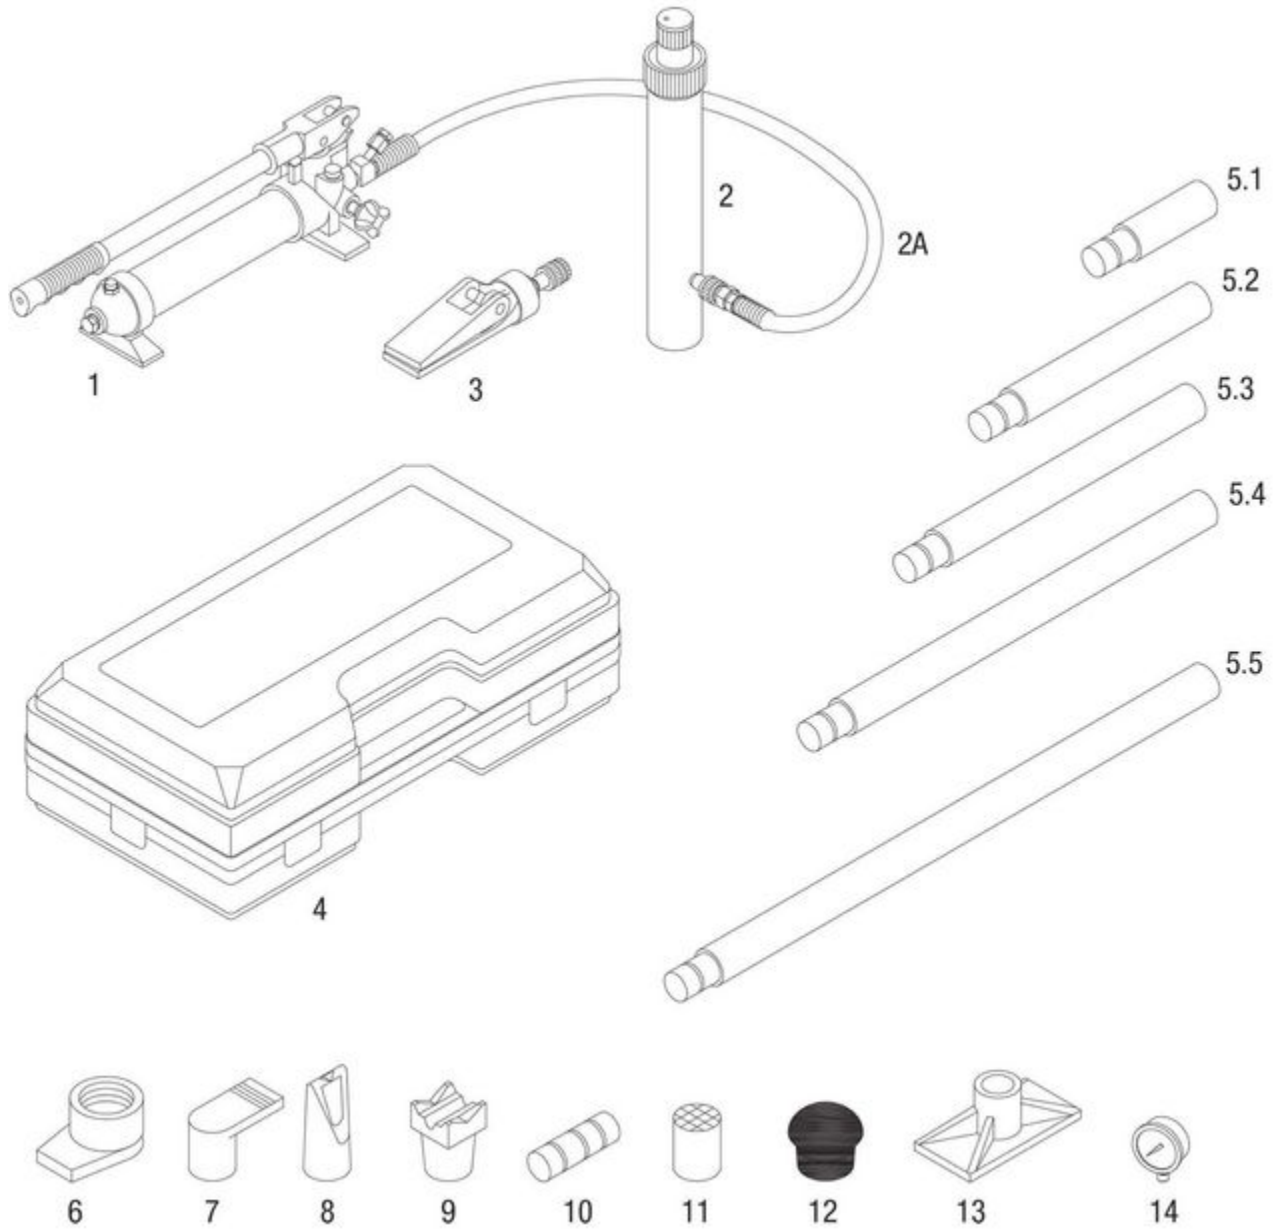

BRK4TA - 4-TON BODY REPAIR KIT

Item: BRK4TA

Description: 4-TON BODY REPAIR KIT

Notes: Only items identified by part number are available for purchase. RSBRK4TAPLK - Product Label Kit (not shown) - Quantity 1

Figure No	Part Number	Description	No. Reqd	Warranty Code
1	*FWRS4TPBR	PUMP (INCL. HOSE) - BURGUNDY	1	
2	*FWRS4TRBR	RAM - BURGUNDY	1	
2	*FWRSHS	2A - HOSE	1	
3	*FWRSSPRBR	SPREADER - BURGUNDY	1	
4	*FWRS4T01	CASE	1	
5	*FWRS4T02.4BR	5.4 - 16.54" EXTENSION - BURGUNDY	1	
5	*FWRS4T02.1BR	5.1 - 3.23" EXTENSION - BURGUNDY	1	
5	*FWRS4T02.2BR	5.2 - 5.04" EXTENSION - BURGUNDY	1	
5	*FWRS4T02.3BR	5.3 - 8.50" EXTENSION - BURGUNDY	1	
5	*FWRS4T02.5BR	5.5 - 19.49" EXTENSION - BURGUNDY	1	
6	*FWRS4T04ABR	RAM TOE - BURGUNDY	1	
7	*FWRS4T05BR	PLUNGER TOE - BURGUNDY	1	
8	*FWRS4T06BR	WEDGE HEAD - BURGUNDY	1	
9	*FWRS4T07BR	V-BASE - BURGUNDY	1	
10	*FWRS4T08	MALE CONNECTOR	1	
11	*FWRS4T09BR	SERRATED SADDLE - BURGUNDY	1	
12	*FWRS4T10	RUBBER HEAD	1	
13	*FWRS4T03BR	FLAT BASE - BURGUNDY	1	
14	*FWRSPG	PRESSURE GAUGE	1	