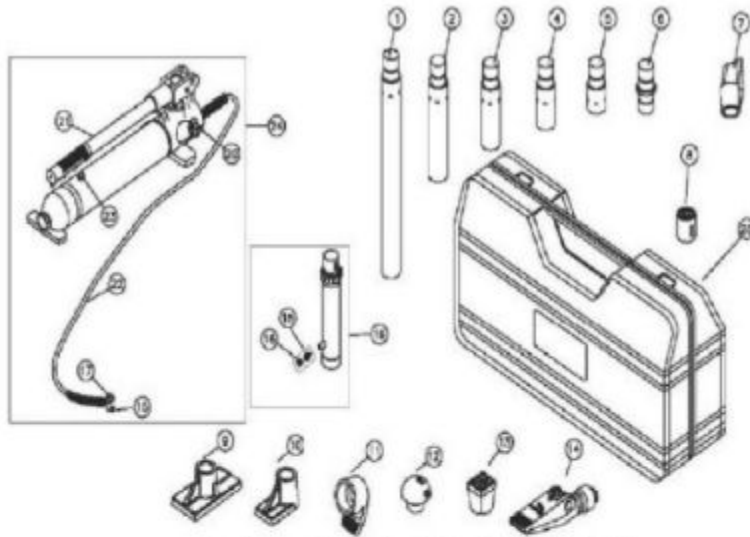

**BRK4T - 4 TON HYDRAULIC BODY REPAIRKIT**

Replacement Parts Illustration for Model BRK4T

Item: BRK4T

Description: 4 TON HYDRAULIC BODY REPAIRKIT

Notes: Q3F0400S-85 repair kit

Figure No	Part Number	Description	No. Reqd	Warranty Code
1	Q3F040415000	19" EXTENSION TUBE F/BRK4T	1	B
2	Q3F040411000	16-1/2" EXTENSION TUBE F/BRK4T	1	B
3	Q3F040412000	8 1/2 IN EXTENSION TUBE F/BRK4	1	B
4	Q3F040413000	EXTENSION TUBE 6-1/8 F/ BRK4T	1	B
5	Q3F040414000	3IN EXTENSION TUBE F/ BRK4T	1	B
6	Q3F040416000	MALE CONNECTOR /BRK4T	1	B
7	Q3F040400010	WEDGE HEAD F/BRK4T	1	B
8	Q3F040400030	SERRATED SADDLE F/BRK4T	1	B
9	Q3F040440000	FLAT PLATE F/BRK4T	1	B
10	Q3F040400050	PLUNGER TOE F/BRK4	1	B
11	Q3F040400040	RAM TOE F/BRK4T	1	B
12	Q3F040430000	RUBBER HEAD F/ BRK4T	1	B
13	Q3F040400020	COMBINATION HEAD F/BRK4T	1	B
14	Q3F040420000	HYDRAULIC SPREADER F/ BRK4/10T	1	B
15	Q3F040200120	HOSE DUST COVER F/BRK4T	1	B
16	Q3F040300070	RAM DUST COVER F/BRK4T	1	B
17	Q3F0409009K5	MALE HOSE COUPLER F/BRK4T	1	B
18	Q3F040909K04	FEMALE HALF COUPLER F/10T RAM	1	B
19	Q3F0409009K6	RAM F/BRK4T	1	D
20	Q3F040210000	KNOB F/ BRK4T	1	B
21	Q3F0409009K3	PUMP HANDLE F/ BRK4T	1	B
22	Q3F040220000	HOSE ASSY F/BRK10T	1	B
23	Q3F04090107K	FILLER SCREW FOR BRK4T	1	B
24	Q3F04090038K	PUMP ASSEMBLY F/BRK4T	1	B
25	Q3F040000010	CASE F/BRK4T	1	B