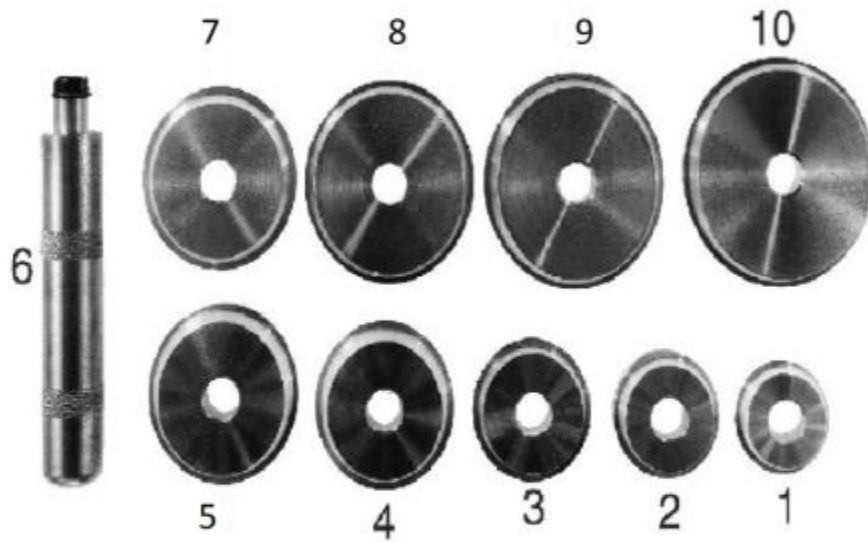

BRS9 - 9PC BEARING RACE DRIVER SET

Item: BRS9

Description: 9PC BEARING RACE DRIVER SET

Notes: VENDOR - LISLE

Figure No	Part Number	Description	No. Reqd	Warranty Code
0	BRS9B	BOX FOR BRS9	1	T
1	BRS6-610	.72 1.565 DRIVER	1	K
2	BRS6-620	1.750 DRIVER	1	K
3	BRS6-630	.96 1.965 DRIVER	1	K
4	BRS6-640	1.44 2.325 DRIVER	1	K
5	BRS6-710	1.54 2.470 DRIVER	1	K
6	BRS6-660	MANDREL OR HANDLE	1	K
7	BRS6-650	LARGEST DRIVER 1.59 2.555	1	K
8	12690	INDIVIDUAL 2.830 DRIVER F/BRS9	1	K
9	12700	INDIVIDUAL 2.995 DRIVER F/BRS9	1	K
10	12970	INDIVIDUAL 3.180 DRIVER F/BRS9	1	K