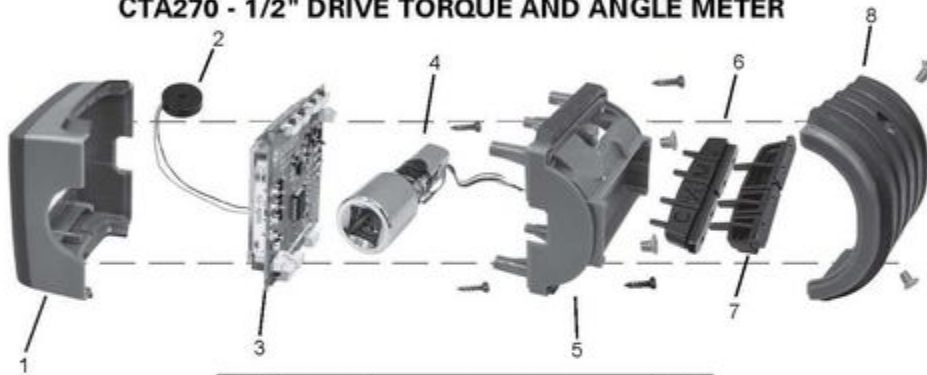

BTA115 - 3/8 DR. TORQUE AND ANGLE METER

**BTA115 - 3/8" DRIVE TORQUE AND ANGLE METER
CTA270 - 1/2" DRIVE TORQUE AND ANGLE METER**

INDEX NO.	PART NO.	DESCRIPTION	REQ'D NO.
1	BTCT0138	Front Cover for BTA115	1
	BTCT0112	Front Cover for CTA270	1
2	BTCT02	Buzzer	1
3	BTCT03	PC Board Assembled	1
4	BTCT0438	Extension With Sensor for BTA115	1
	BTCT0412	Extension With Sensor for CTA270	1
5	BTCT0538	Battery Case for BTA115	1
	BTCT0512	Battery Case for CTA270	1
6	BTCT06	Top Button	1
7	BTCT07	Bottom Button	1
8	BTCT0838	Rear Cover for BTA115	1
	BTCT0812	Rear Cover for CTA270	1

Item: BTA115

Description: 3/8 DR. TORQUE AND ANGLE METER

Notes: N/A

Figure No	Part Number	Description	No. Reqd	Warranty Code
1	*TMBTCT0138	FRONT COVER FOR BTA115	1	
2	*TMBTCT02	BUZZER	1	
3	*TMBTCT03	PC BOARD ASSEMBLED	1	
4	*TMBTCT0438	EXTENSION WITH SENSOR FOR BTA115	1	
5	*TMBTCT0538	BATTERY CASE FOR BTA115	1	
6	*TMBTCT06	TOP BUTTON	1	
7	*TMBTCT07	BOTTOM BUTTON	1	
8	*TMBTCT0838	REAR COVER FOR BTA115	1	