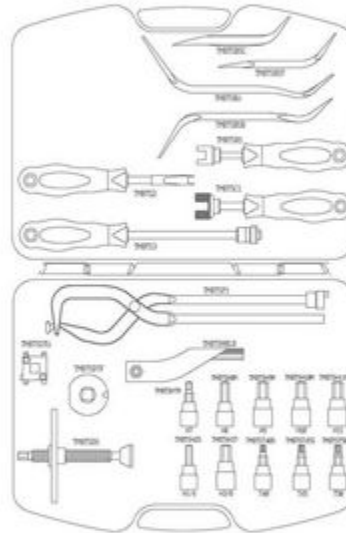

BTS23 - 23PC BRAKE SERVICE TOOL SET

BTS23 PARTS BREAKDOWN

MATCO P/N	DESCRIPTION
TM8TSP1	BRAKE SPRING PLIERS F/BTS23
TM8TSC1	BRAKE SPRING COMPRESSOR-BTS23
TM8TSR1	BRAKE SPRING RETAINER-BTS23
TM8TS2	BRAKE SPRING INST F/BTS23
TM8TS3	BRAKE SPRING REMOVER/INSTALLER
TM8TSM8L8	8PC MANUAL BRAKE LINING GAUGE
TM8TS8U	BRAKE ADJ SPOON UNIV F/BTS23
TM8TS8B	BRAKE ADJ SPOON BENDIX-BTS23
TM8TS8C	BRAKE ADJ SPOON CHEVY TRUCK
TM8TS8T	BRAKE ADJ SPOON TOYOTA
TM8TSD1J	DISC BRAKE PISTON TOOL DOMESTIC
TM8TSD1F	DISC BRAKE PISTON TOOL GM FORD
TM8TSD5	DISC BRAKE PAD SPREADER
TM8TSH7M	7MM HEX BIT SOCKET F/BTS23
TM8TSH8M	8MM HEX BIT SOCKET F/BTS23
TM8TSH9M	9MM HEX BIT SOCKET F/BTS23
TM8TSH10M	10MM HEX BIT SOCKET F/BTS23
TM8TSH11M	11MM HEX BIT SOCKET F/BTS23
TM8TSH125	1/4 HEX BIT SOCKET F/BTS23
TM8TSH137	3/8 HEX BIT SOCKET F/BTS23
TM8TST405	T40 TORX SOCKET F/BTS23
TM8TST455	T45 TORX SOCKET F/BTS23
TM8TST505	T50 TORX SOCKET F/BTS23

Item: BTS23

Description: 23PC BRAKE SERVICE TOOL SET

Notes: N/A

Figure No	Part Number	Description	No. Reqd	Warranty Code
-----------	-------------	-------------	----------	---------------