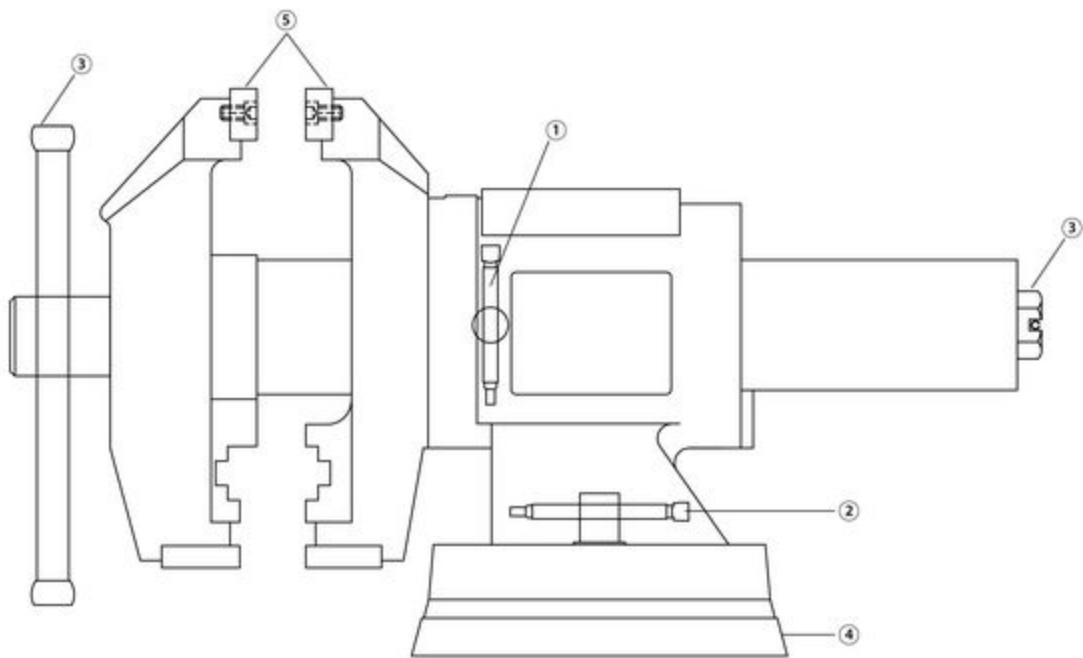

BVMP5 - MULTI PURPOSE BENCH VISE

Item: BVMP5

Description: MULTI PURPOSE BENCH VISE

Notes: N/A

Figure No	Part Number	Description	No. Reqd	Warranty Code
1	* TMB/S/BV/MP	TOMMY BAR SCREW - SIDE	1	
2	* TMB/B/BV/MP	TOMMY BAR SCREW - BASE	2	
3	* SPN/BV/MP/125	SPINDLE, TOMMY BAR & NUT	1	
4	* SWB/BV/MP/125	REPLACEMENT SWIVEL BASE	1	
5	* JAW/BV/MP/125	SPARE JAWS KIT	1	