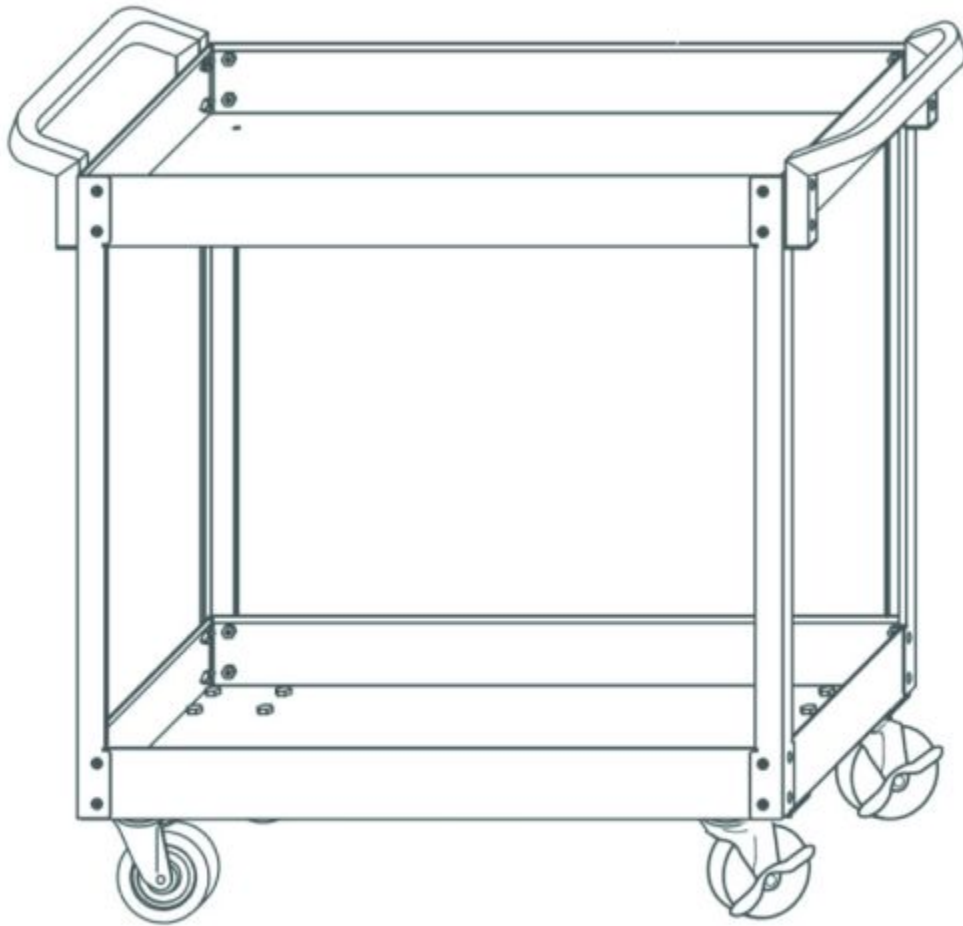

CART0D-BK - TWO SHELF SERVICE CART

Item: CART0D-BK

Description: TWO SHELF SERVICE CART

Notes: N/A

Figure No	Part Number	Description	No. Reqd	Warranty Code
1	K7RS8003BLC	LOCKING CASTER F/ CART0D	2	X
2	K7RS8003BSC	SWIVEL CASTER F/ CART0D	2	X
3	K7RS8003BHDL	BLACK HANDLE F/CART0D-BK	2	X
4	K78003BT	BLACK BOTTOM TRAY F/CART0D	1	X
5	K78003TT	TOP SHELF F/ CART0D-BK	1	X
6	K7RS8003LGS	SET OF 4 LEGS F/ CART0D-BK	1	X
7	K7RS8003BK1	BOLT KIT F/ LEGS	1	X
8	K7RS8003BK2	BOLT KIT F/HANDLES	1	X
9	K7RS8003BK3	CASTER BOLT KIT/CART0D-BK	1	X