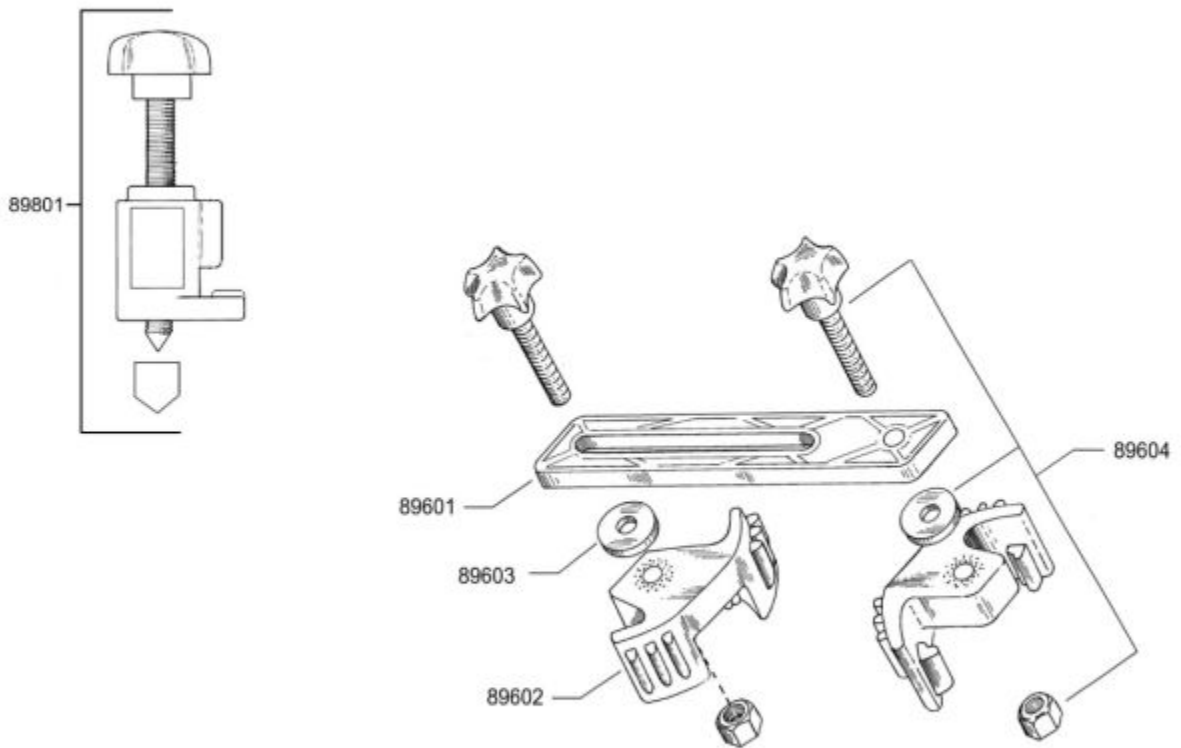

CC4500MK - 5 PC MASTER CAM CLAMP KIT

Item: CC4500MK

Description: 5 PC MASTER CAM CLAMP KIT

Notes: CC4500MK Set includes 4-CC4 and 1-CC4500 - VENDOR PBT

Figure No	Part Number	Description	No. Reqd	Warranty Code
1	CC4	SINGLE CAM LOCK (1)	4	D
2	0489601	CONNECTOR RAIL CC4500	1	C
3	0489602	CAM GEAR SLIDE F/CC4500	2	C
4	0489603	FRICTION WASHER SET CC4500	1	C
5	0489604	LOCKING KNOB KIT F/CC4500	2	C