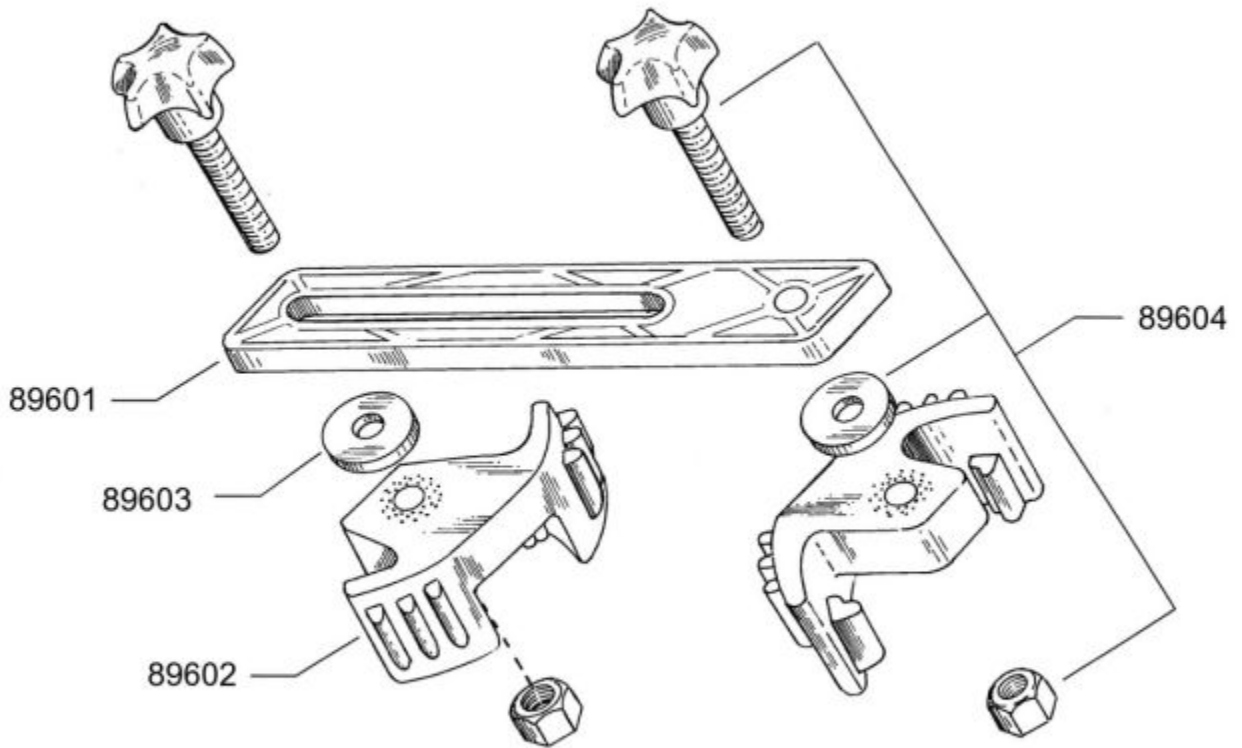

CC4500 - CAM CLAMP

Item: CC4500

Description: CAM CLAMP

Notes: VENDOR - PBT

Figure No	Part Number	Description	No. Reqd	Warranty Code
0	0489601	CONNECTOR RAIL CC4500	1	C
1	0489602	CAM GEAR SLIDE F/CC4500	2	C
2	0489603	FRICTION WASHER SET CC4500	1	C
3	0489604	LOCKING KNOB KIT F/CC4500	2	C